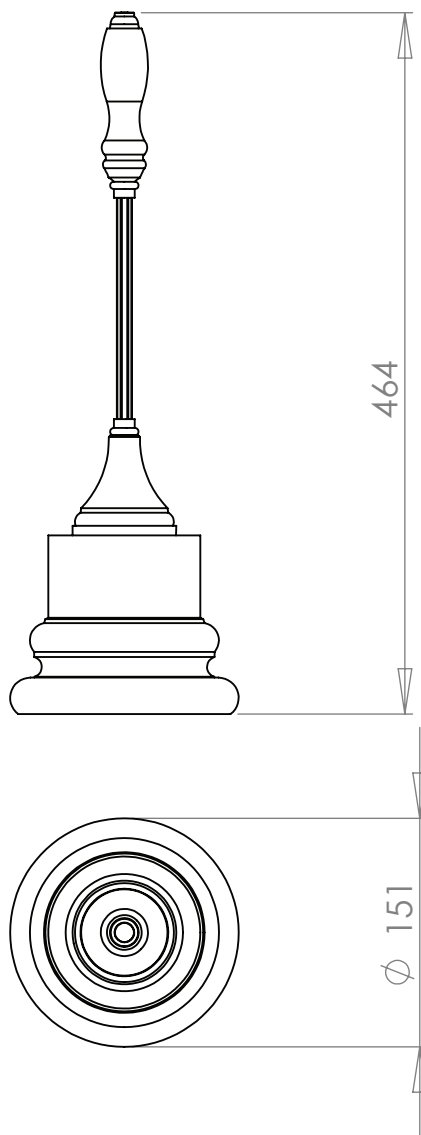

Accessories & Fittings	
Oxford	Toilet Brush & Holder

We recommend that all products are purchased with the assistance of a specialist bathroom retailer and always installed by an experienced installer who is a member of a recognized association. All sizes quoted are nominal: items may vary by plus or minus 2% against the figures quoted. When planning installations where dimensions are critical, it is essential that the space allowed for individual items is physically checked. Imperial Bathrooms can not be held liable for any costs associated with items not fitting in any given area. The contents of this statement are based on information correct at the time of publication. We reserve the right to make alterations and changes in product characteristics, fixing, packaging, operation etc at any time without notice.