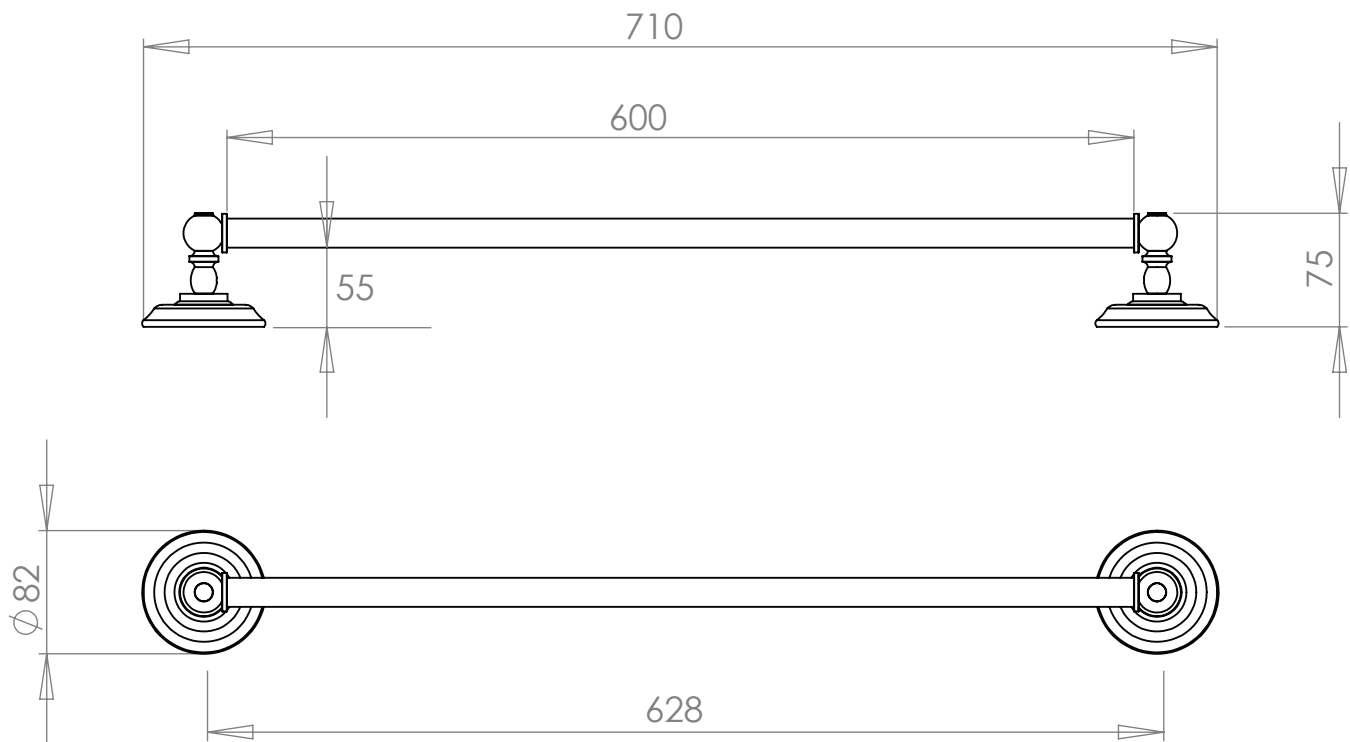

Accessories & Fittings	
Oxford	Towel Rail

We recommend that all products are purchased with the assistance of a specialist bathroom retailer and always installed by an experienced installer who is a member of a recognized association. All sizes quoted are nominal: items may vary by plus or minus 2% against the figures quoted. When planning installations where dimensions are critical, it is essential that the space allowed for individual items is physically checked. Imperial Bathrooms can not be held liable for any costs associated with items not fitting in any given area. The contents of this statement are based on information correct at the time of publication. We reserve the right to make alterations and changes in product characteristics, fixing, packaging, operation etc at any time without notice.