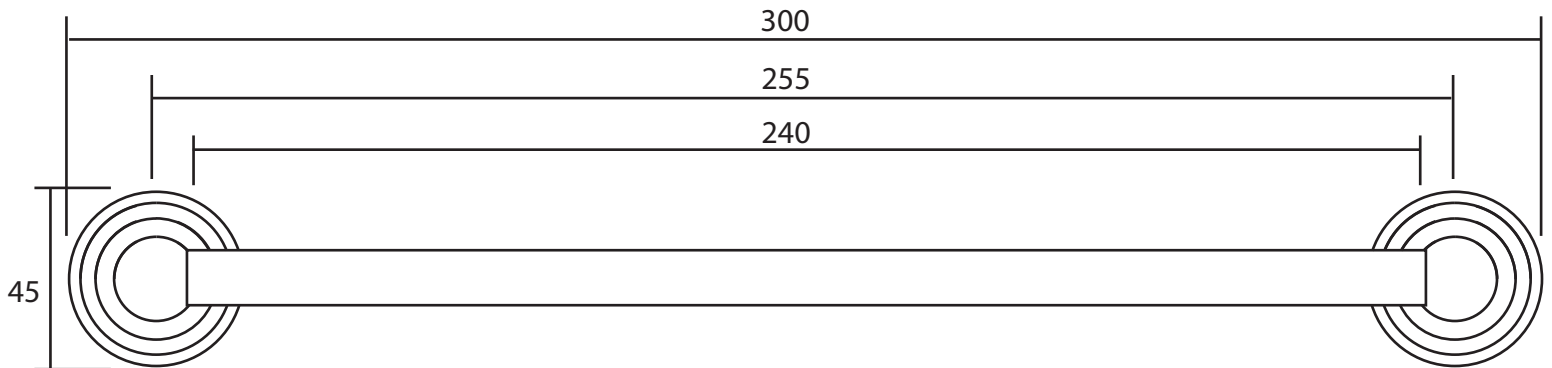

Accessories	
Richmond	Towel rail 300mm

We recommend that all products are purchased with the assistance of a specialist bathroom retailer and always installed by an experienced installer who is a member of a recognized association. All sizes quoted are nominal: items may vary by plus or minus 2% against the figures quoted. When planning installations where dimensions are critical, it is essential that the space allowed for individual items is physically checked. Imperial Bathrooms can not be held liable for any costs associated with items not fitting in any given area. The contents of this statement are based on information correct at the time of publication. We reserve the right to make alterations and changes in product characteristics, fixing, packaging, operation etc at any time without notice.