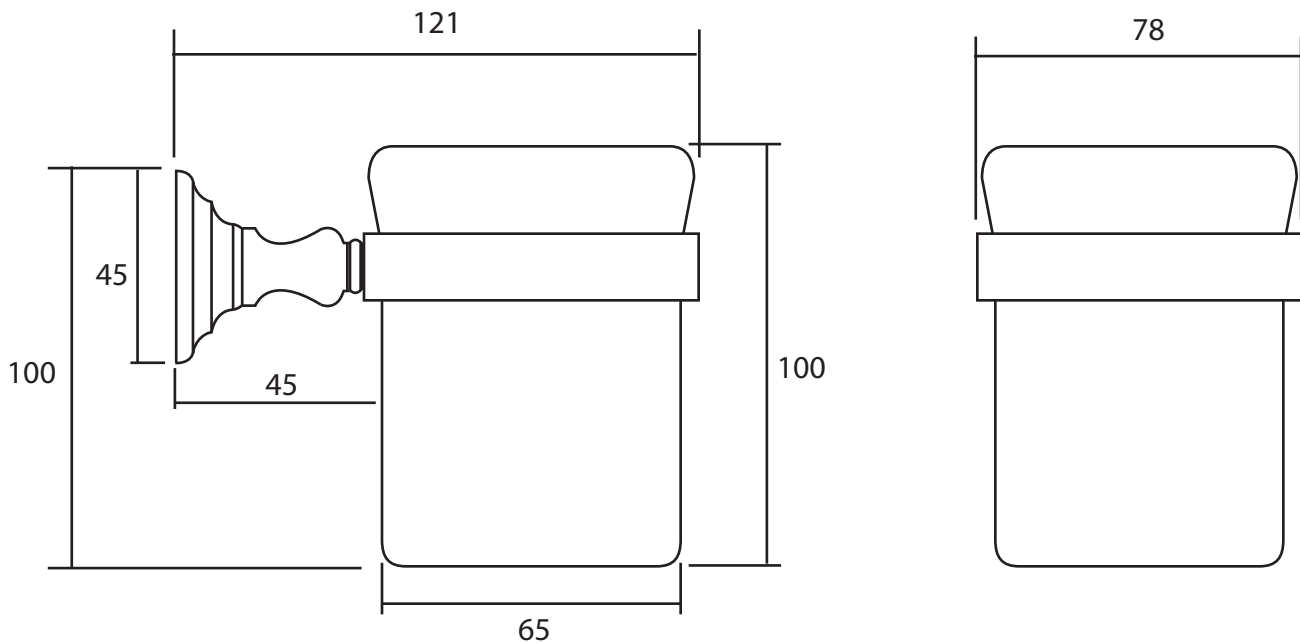

Accessories	
Richmond	Tumbler holder

We recommend that all products are purchased with the assistance of a specialist bathroom retailer and always installed by an experienced installer who is a member of a recognized association. All sizes quoted are nominal: items may vary by plus or minus 2% against the figures quoted. When planning installations where dimensions are critical, it is essential that the space allowed for individual items is physically checked. Imperial Bathrooms can not be held liable for any costs associated with items not fitting in any given area. The contents of this statement are based on information correct at the time of publication. We reserve the right to make alterations and changes in product characteristics, fixing, packaging, operation etc at any time without notice.