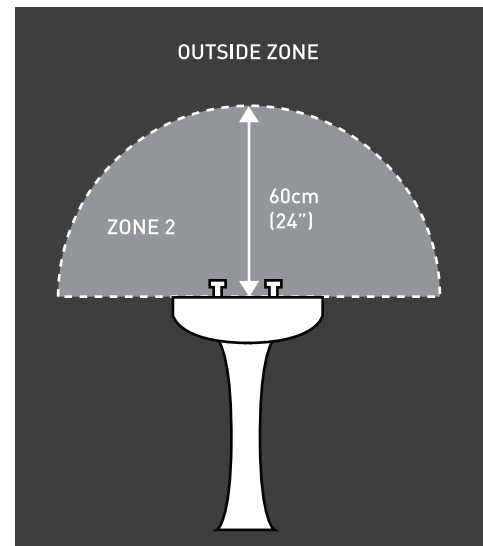

Lighting Collection	
Lighting	Carlyon Single Wall Light

This 240v lamp has been tested and rated at IP44 and is therefore suitable for use in bathrooms (Zone 2)
This lamp is not suitable for outdoor use

The wires in this lamp are coded as follow:
Brown - Live (L)
Blue - Neutral (N)
Green/Yellow - Earth (E) -
THIS LAMP MUST BE EARTHED

We recommend that all products are purchased with the assistance of a specialist bathroom retailer and always installed by an experienced installer who is a member of a recognized association. All sizes quoted are nominal: items may vary by plus or minus 2% against the figures quoted. When planning installations where dimensions are critical, it is essential that the space allowed for individual items is physically checked. Imperial Bathrooms can not be held liable for any costs associated with items not fitting in any given area. The contents of this statement are based on information correct at the time of publication. We reserve the right to make alterations and changes in product characteristics, fixing, packaging, operation etc at any time without notice.

For further information on fitting guidelines, Terms and Conditions and Warrantee details, please refer to the back of the 2008 Design Guide or contact Imperial's Customer Service team on 0870 60 61 62 3 or sales@imperial-bathrooms.co.uk

"Copyright © The Imperial Bathroom Company Limited 2012. All rights reserved"