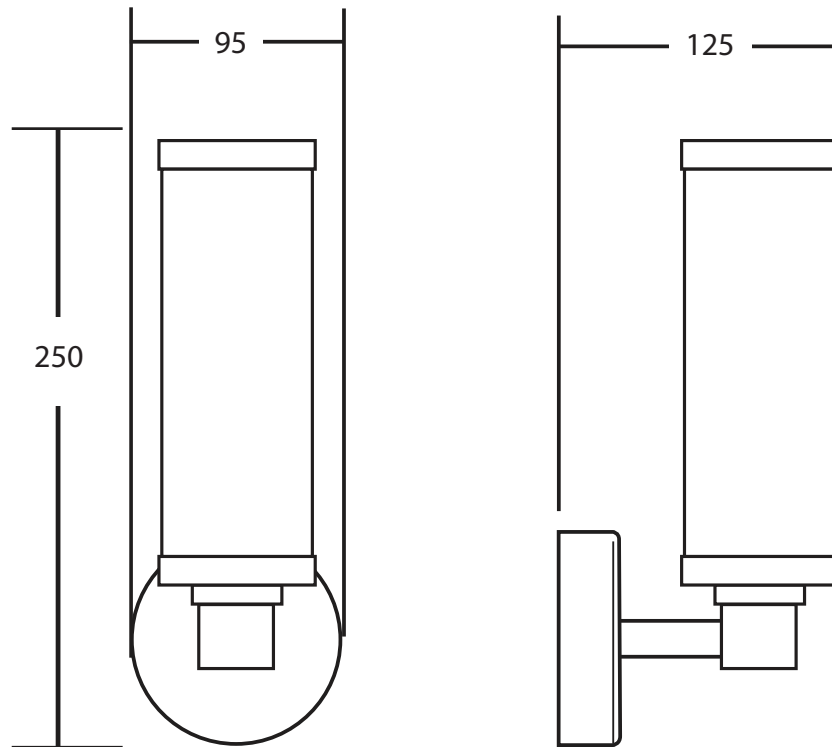

Lighting	
Lighting	Carlyon Single Wall Light

Bulb spec	Wattage	Voltage	Lumen	Life	Bulb type	Image
Halogen E14 Flame	40w	220-240v	420lm	2000h	Halogen	

All lamps have been tested and rated at IP44 with a 230V supply. Suitable for use in bathroom zones 2.

*"Copyright © The Imperial Bathroom Company Limited 2012. All rights reserved"*

Lighting Collection	
Lighting	Carlyon Single Wall Light

This 240v lamp has been tested and rated at IP44 and is therefore suitable for use in bathrooms (Zone 2)  
This lamp is not suitable for outdoor use

The wires in this lamp are coded as follow:  
Brown - Live (L)  
Blue - Neutral (N)  
Green/Yellow - Earth (E) -  
THIS LAMP MUST BE EARTHED

We recommend that all products are purchased with the assistance of a specialist bathroom retailer and always installed by an experienced installer who is a member of a recognized association. All sizes quoted are nominal: items may vary by plus or minus 2% against the figures quoted. When planning installations where dimensions are critical, it is essential that the space allowed for individual items is physically checked. Imperial Bathrooms can not be held liable for any costs associated with items not fitting in any given area. The contents of this statement are based on information correct at the time of publication. We reserve the right to make alterations and changes in product characteristics, fixing, packaging, operation etc at any time without notice.