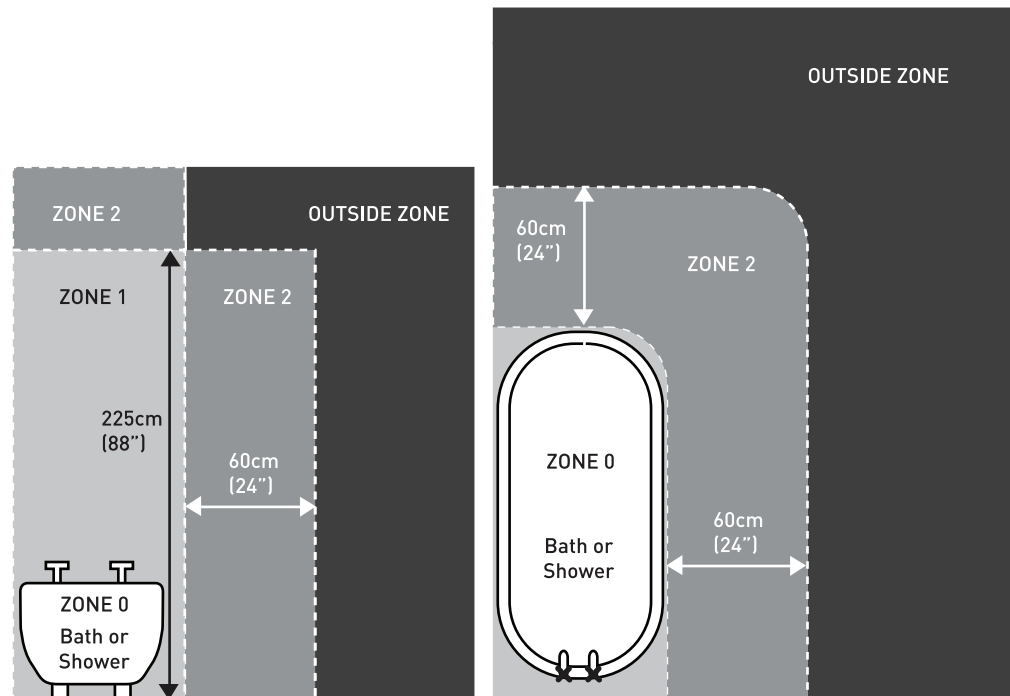

Lighting Collection	
Lighting	Carlyon Single Wall Light

This 240v lamp has been tested and rated at IP44 and is therefore suitable for use in bathrooms (Zone 2)
This lamp is not suitable for outdoor use

The wires in this lamp are coded as follow:
Brown - Live (L)
Blue - Neutral (N)
Green/Yellow - Earth (E) -
THIS LAMP MUST BE EARTHED

We recommend that all products are purchased with the assistance of a specialist bathroom retailer and always installed by an experienced installer who is a member of a recognized association. All sizes quoted are nominal: items may vary by plus or minus 2% against the figures quoted. When planning installations where dimensions are critical, it is essential that the space allowed for individual items is physically checked. Imperial Bathrooms can not be held liable for any costs associated with items not fitting in any given area. The contents of this statement are based on information correct at the time of publication. We reserve the right to make alterations and changes in product characteristics, fixing, packaging, operation etc at any time without notice.

For further information on fitting guidelines, Terms and Conditions and Warrantee details, please refer to the back of the 2008 Design Guide or contact Imperial's Customer Service team on 0870 60 61 62 3 or sales@imperial-bathrooms.co.uk

"Copyright © The Imperial Bathroom Company Limited 2012. All rights reserved"