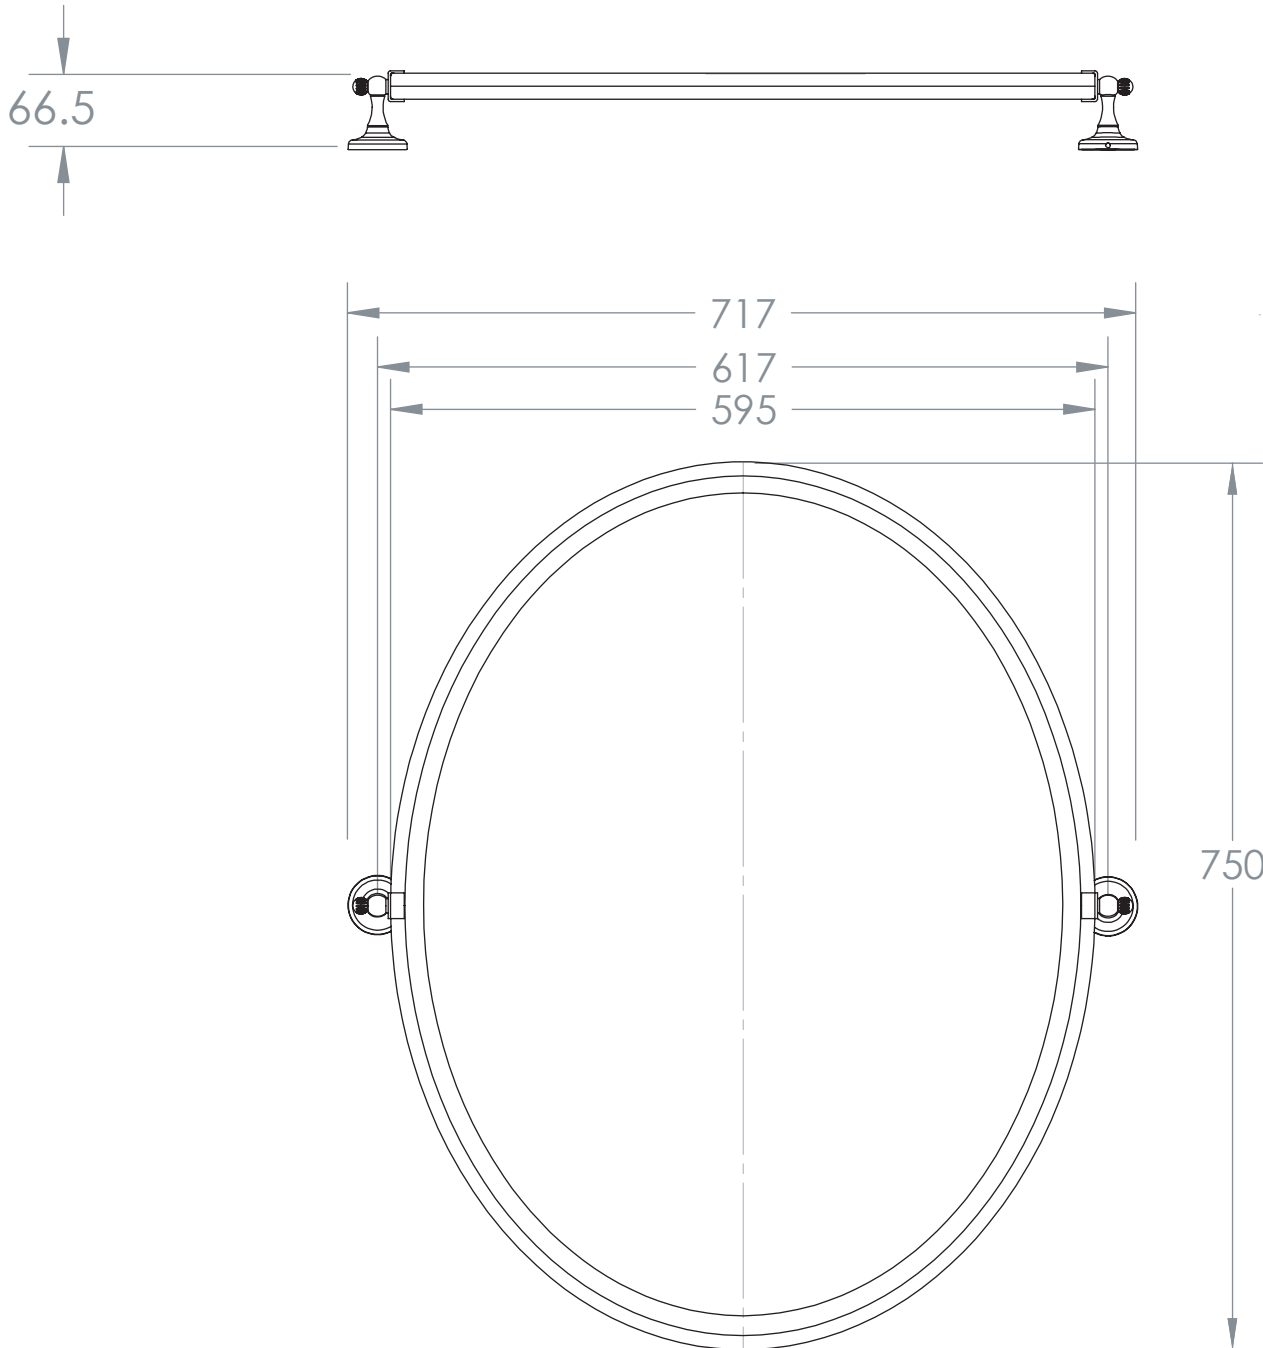

Luxury Mirrors Collection	
Luxury Mirror	Jules

We recommend that all products are purchased with the assistance of a specialist bathroom retailer and always installed by an experienced installer who is a member of a recognized association. All sizes quoted are nominal: items may vary by plus minus 2% against the figures quoted. When planning installations where dimensions are critical, it is essential that the space allowed for individual items is physically checked. Imperial Bathrooms cannot be held liable for any costs associated with item not fitting in any given area. The contents of this statement are based on information correct at the time of publication. We reserve the right to make alterations and changes in product characteristics, fixing, packaging, operation etc. at any time without notice.