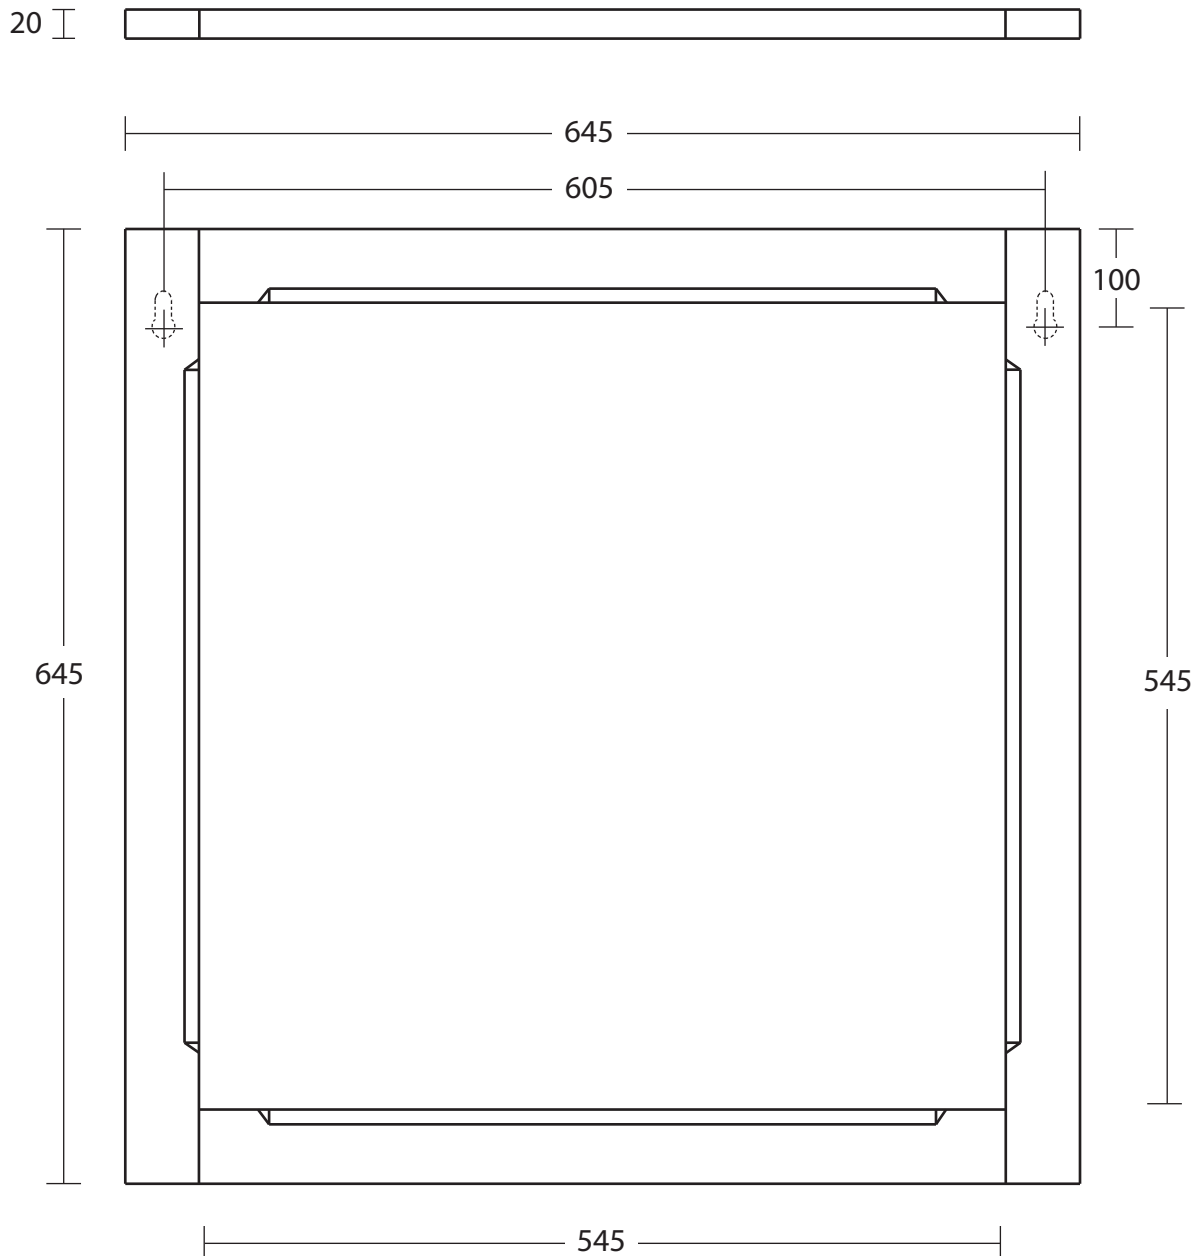

## Furniture Collection

Wall hung mirror

Broadway mirror with internal chamfered edge

We recommend that all products are purchased with the assistance of a specialist bathroom retailer and always installed by an experienced installer who is a member of a recognized association. All sizes quoted are nominal: items may vary by plus or minus 2% against the figures quoted. When planning installations where dimensions are critical, it is essential that the space allowed for individual items is physically checked. Imperial Bathrooms can not be held liable for any costs associated with items not fitting in any given area. The contents of this statement are based on information correct at the time of publication. We reserve the right to make alterations and changes in product characteristics, fixing, packaging, operation etc at any time without notice.