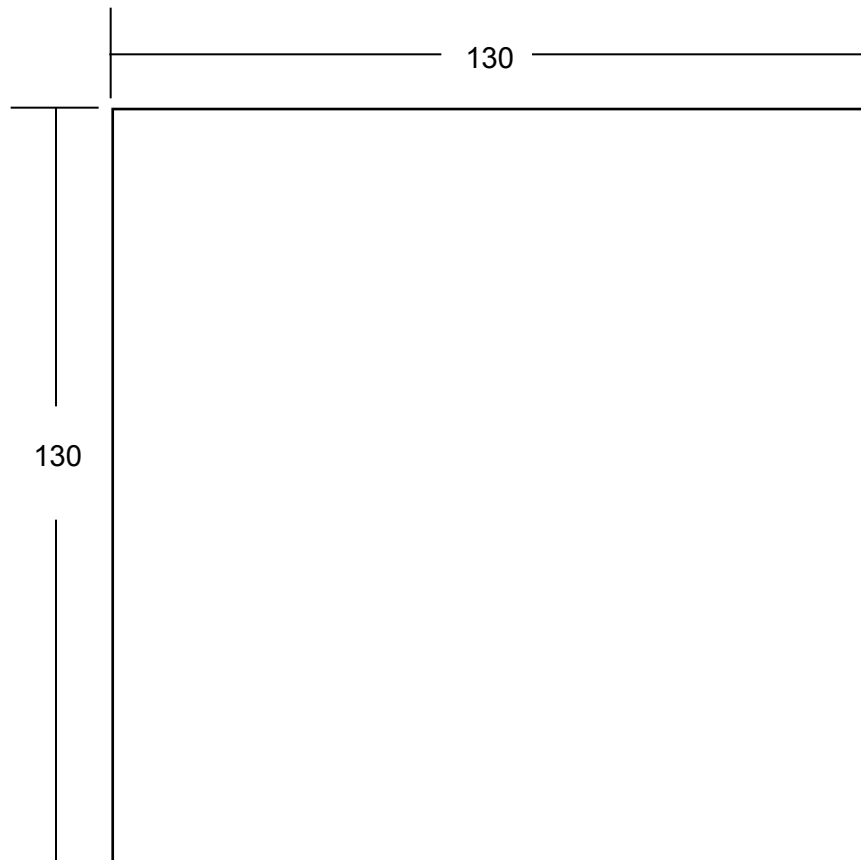

Antique Crackle Tile Collection	
	Wall Tile

30 tiles per box. 60 tiles per square metre.

Available in White Linen, Cream Haze, Grey Ecu, Ivory Shell, Canvas Wheat and Sage Thistle.

We recommend that all products are purchased with the assistance of a specialist bathroom retailer and always installed by an experienced installer who is a member of a recognized association. All sizes quoted are nominal: items may vary by plus or minus 2% against the figures quoted. When planning installations where dimensions are critical, it is essential that the space allowed for individual items is physically checked. Imperial Bathrooms can not be held liable for any costs associated with items not fitting in any given area. The contents of this statement are based on information correct at the time of publication. We reserve the right to make alterations and changes in product characteristics, fixing, packaging, operation etc at any time without notice.