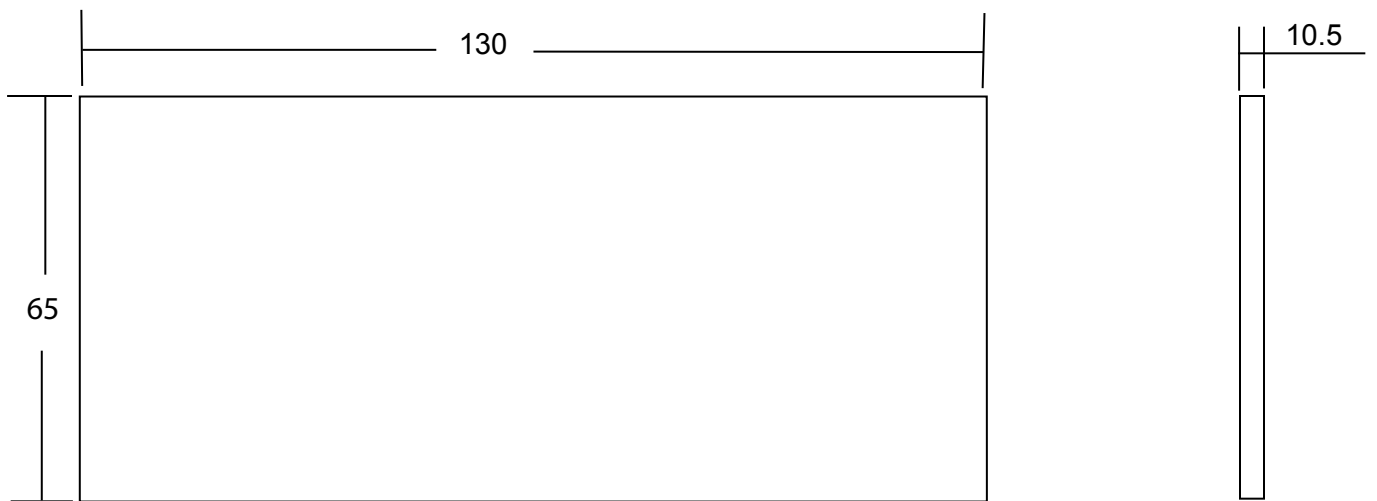

Antique Crackle Tile Collection

	Wall Tile
--	-----------

60 tiles/box. 120 tiles per square metre.

Available in White Linen, Cream Haze, Grey Ecru, Ivory Shell, Canvas Wheat and Sage Thistle.

We recommend that all products are purchased with the assistance of a specialist bathroom retailer and always installed by an experienced installer who is a member of a recognized association. All sizes quoted are nominal: items may vary by plus or minus 2% against the figures quoted. When planning installations where dimensions are critical, it is essential that the space allowed for individual items is physically checked. Imperial Bathrooms can not be held liable for any costs associated with items not fitting in any given area. The contents of this statement are based on information correct at the time of publication. We reserve the right to make alterations and changes in product characteristics, fixing, packaging, operation etc at any time without notice.