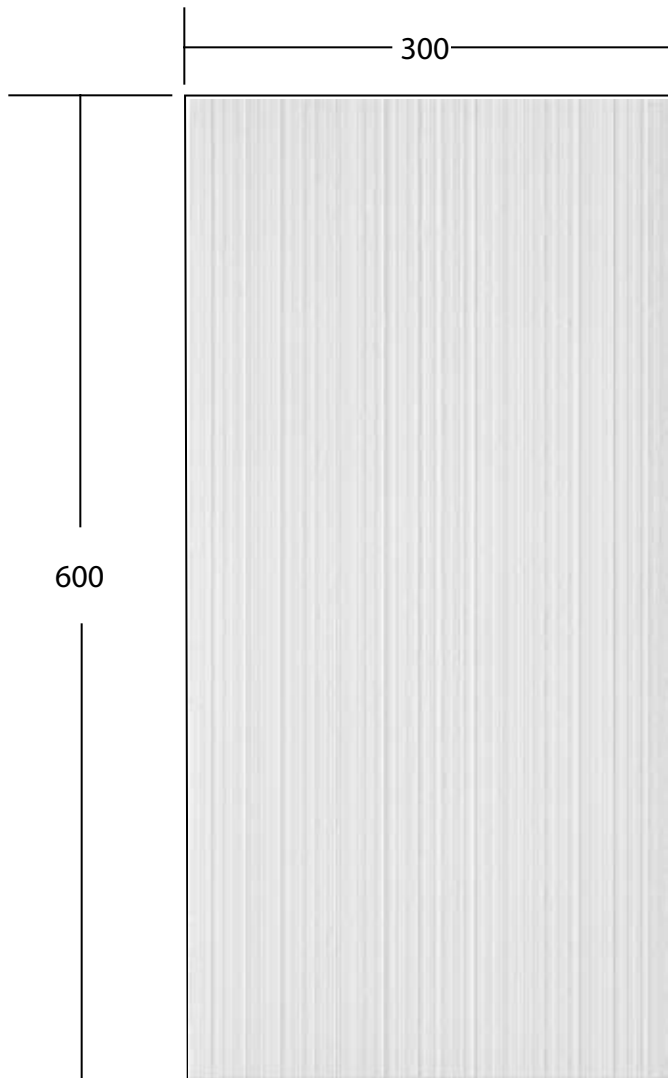

Edwardian Tile Collection	
	Edwardian Wall Tile White

6 tiles per box - 1.08m²

Available in White, Rose and Verdi.

We recommend that all products are purchased with the assistance of a specialist bathroom retailer and always installed by an experienced installer who is a member of a recognized association. All sizes quoted are nominal: items may vary by plus or minus 2% against the figures quoted. When planning installations where dimensions are critical, it is essential that the space allowed for individual items is physically checked. Imperial Bathrooms can not be held liable for any costs associated with items not fitting in any given area. The contents of this statement are based on information correct at the time of publication. We reserve the right to make alterations and changes in product characteristics, fixing, packaging, operation etc at any time without notice.