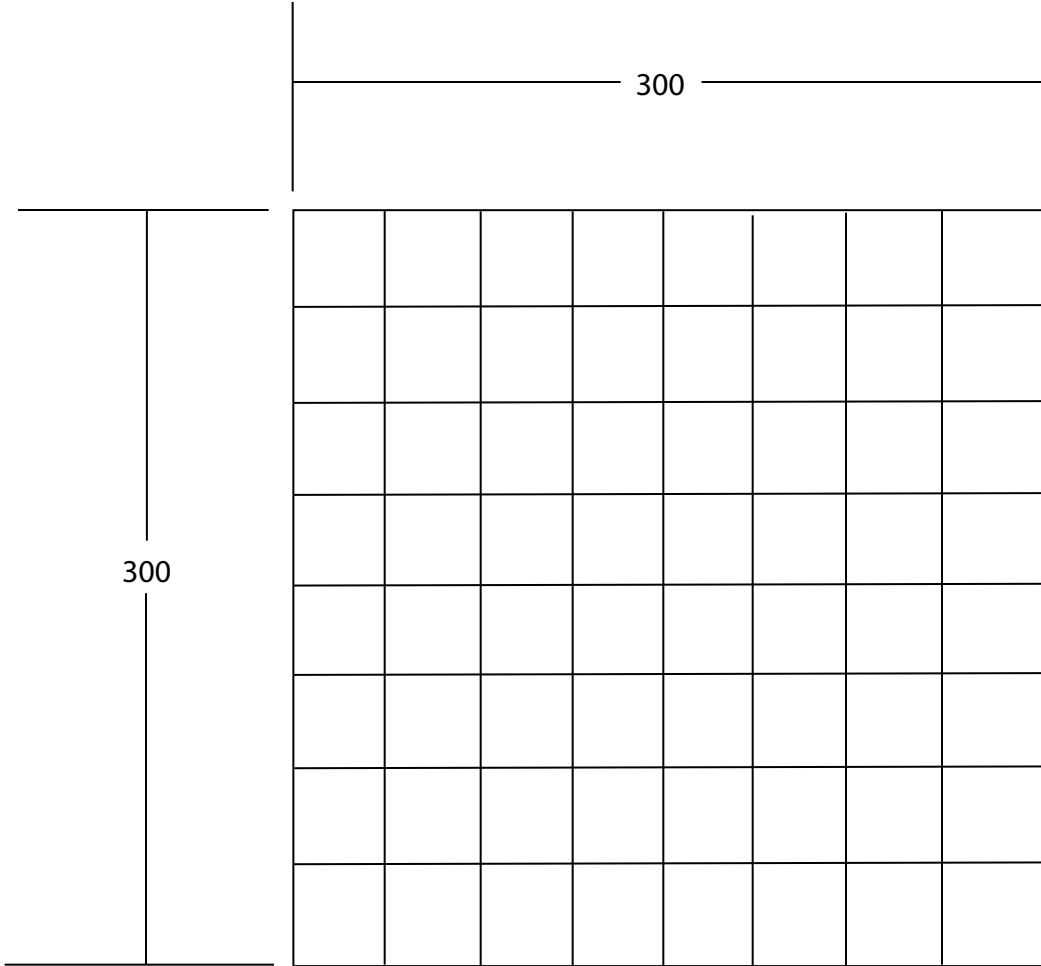

## Tudor Mosaic Tile Collection

	Floor Tile
--	------------

Sold Individually.

Available in Chalk, Charcoal, Verde and Taupe.

We recommend that all products are purchased with the assistance of a specialist bathroom retailer and always installed by an experienced installer who is a member of a recognized association. All sizes quoted are nominal: items may vary by plus or minus 2% against the figures quoted. When planning installations where dimensions are critical, it is essential that the space allowed for individual items is physically checked. Imperial Bathrooms can not be held liable for any costs associated with items not fitting in any given area. The contents of this statement are based on information correct at the time of publication. We reserve the right to make alterations and changes in product characteristics, fixing, packaging, operation etc at any time without notice.