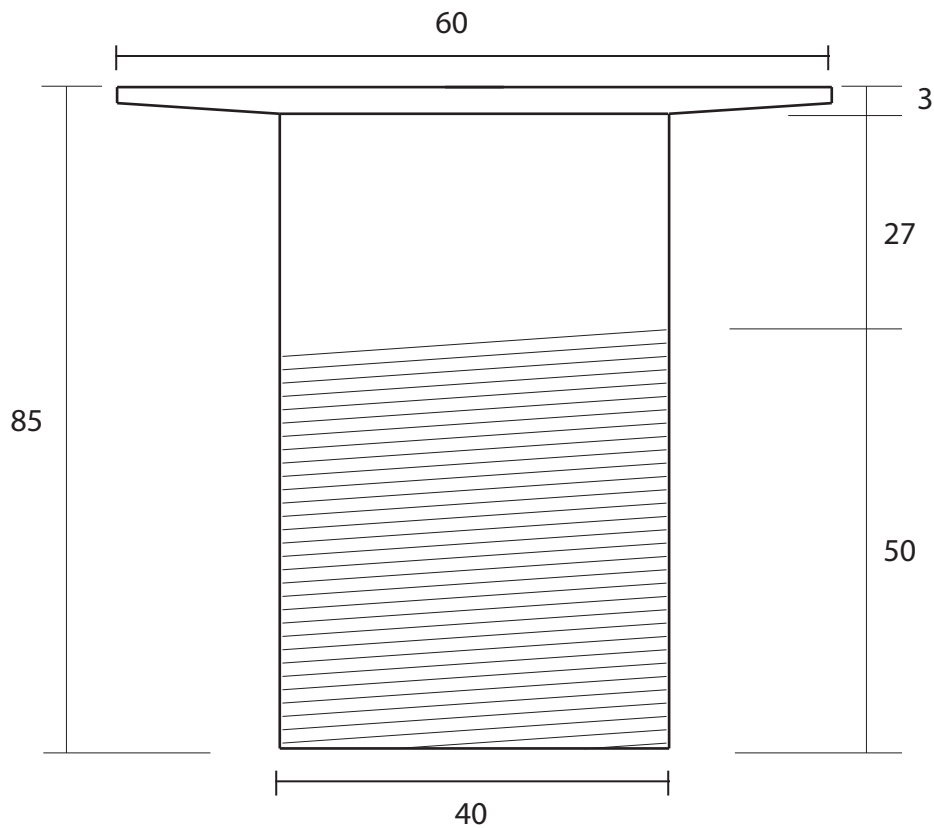

Ancillaries	
	1 1/4" Basin waste & plug

Chain length 270

We recommend that all products are purchased with the assistance of a specialist bathroom retailer and always installed by an experienced installer who is a member of a recognized association. All sizes quoted are nominal: items may vary by plus or minus 2% against the figures quoted. When planning installations where dimensions are critical, it is essential that the space allowed for individual items is physically checked. Imperial Bathrooms can not be held liable for any costs associated with items not fitting in any given area. The contents of this statement are based on information correct at the time of publication. We reserve the right to make alterations and changes in product characteristics, fixing, packaging, operation etc at any time without notice.