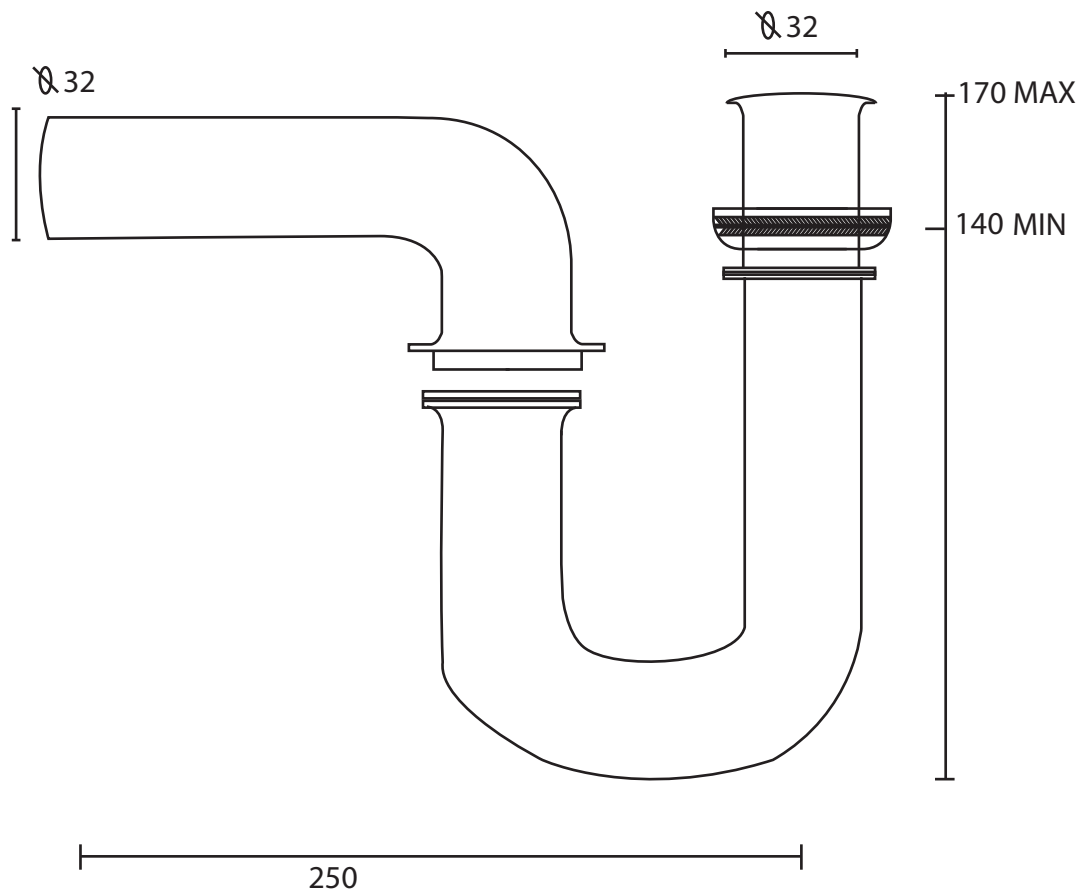

Ancillaries	
Ancillaries	Traditional P trap

We recommend that all products are purchased with the assistance of a specialist bathroom retailer and always installed by an experienced installer who is a member of a recognized association. All sizes quoted are nominal: items may vary by plus or minus 2% against the figures quoted. When planning installations where dimensions are critical, it is essential that the space allowed for individual items is physically checked. Imperial Bathrooms can not be held liable for any costs associated with items not fitting in any given area. The contents of this statement are based on information correct at the time of publication. We reserve the right to make alterations and changes in product characteristics, fixing, packaging, operation etc at any time without notice.