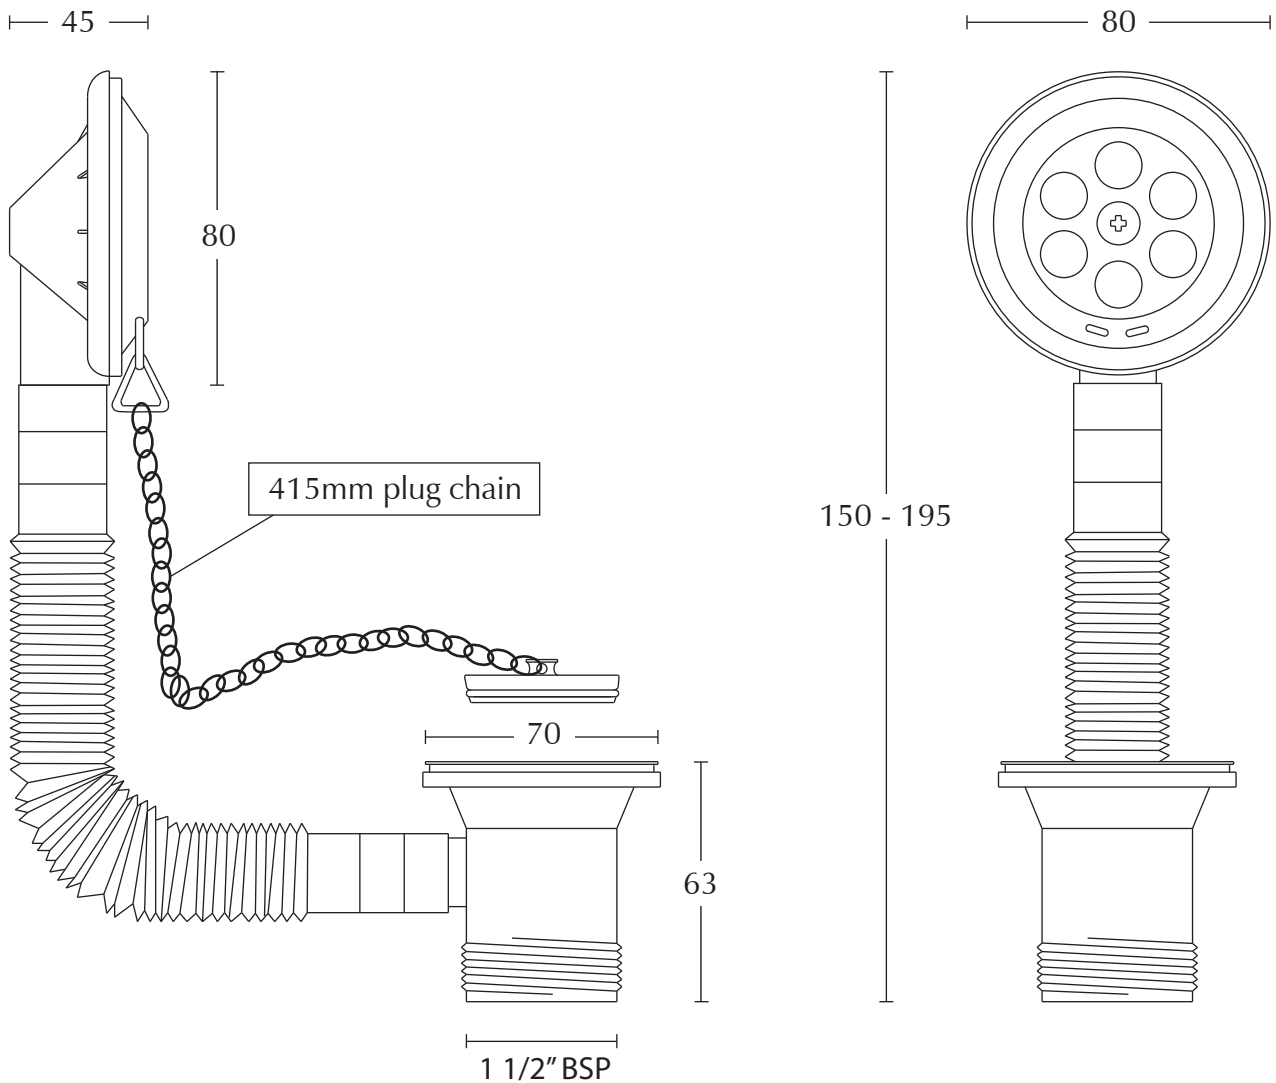

Bath Collection

Tidy Plug Extended Bath Waste

We recommend that all products are purchased with the assistance of a specialist bathroom retailer and always installed by an experienced installer who is a member of a recognized association. All sizes quoted are nominal: items may vary by plus or minus 2% against the figures quoted. When planning installations where dimensions are critical, it is essential that the space allowed for individual items is physically checked. Imperial Bathrooms can not be held liable for any costs associated with items not fitting in any given area. The contents of this statement are based on information correct at the time of publication. We reserve the right to make alterations and changes in product characteristics, fixing, packaging, operation etc at any time without notice.