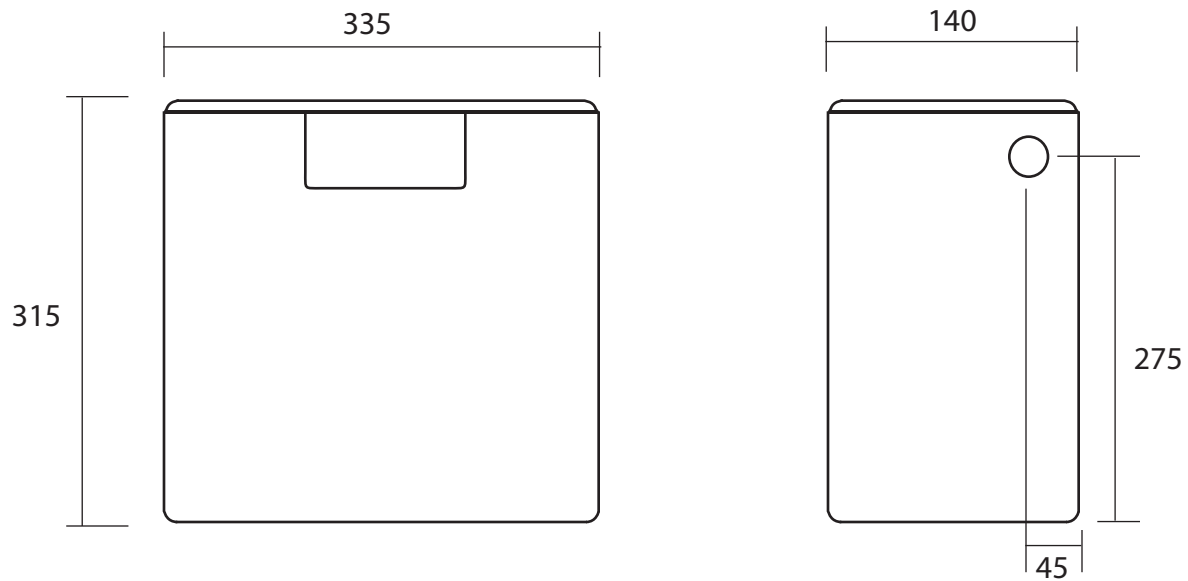

| Ancillaries |                                    |
|-------------|------------------------------------|
|             | Concealed cistern with push button |

**Note:**

If flushpipe is inserted more than 35mm,  
the valve may leak