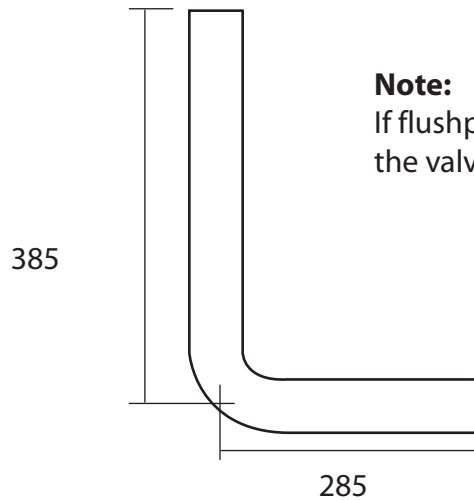

| Ancillaries |                                    |
|-------------|------------------------------------|
|             | Concealed cistern with push button |

**Note:**

If flushpipe is inserted more than 35mm,  
the valve may leak