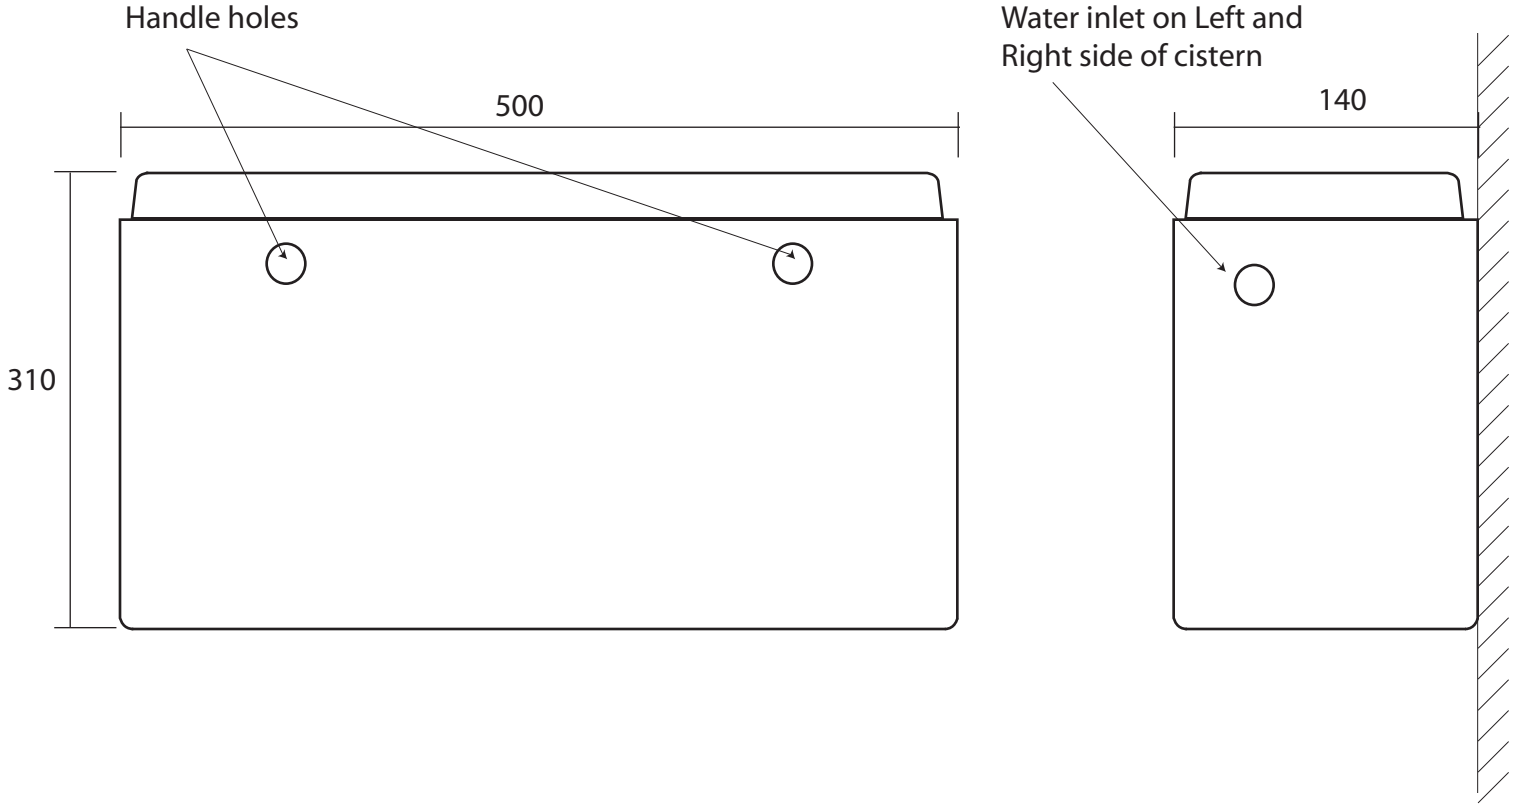

Ancillaries

	Concealed cistern with lever
--	------------------------------

Attachment pipe

Flush Handle

We recommend that all products are purchased with the assistance of a specialist bathroom retailer and always installed by an experienced installer who is a member of a recognized association. All sizes quoted are nominal: items may vary by plus or minus 2% against the figures quoted. When planning installations where dimensions are critical, it is essential that the space allowed for individual items is physically checked. Imperial Bathrooms can not be held liable for any costs associated with items not fitting in any given area. The contents of this statement are based on information correct at the time of publication. We reserve the right to make alterations and changes in product characteristics, fixing, packaging, operation etc at any time without notice.