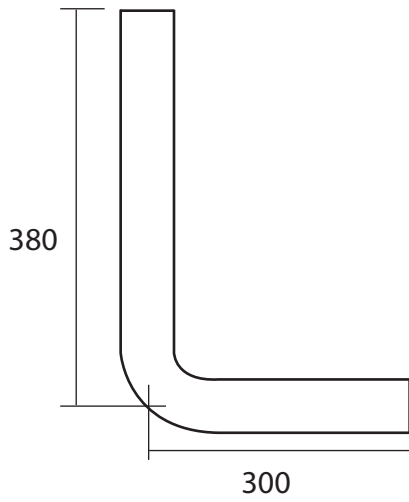

Ancillaries

	Concealed cistern with lever
--	------------------------------

Attachment pipe

Flush Handle

We recommend that all products are purchased with the assistance of a specialist bathroom retailer and always installed by an experienced installer who is a member of a recognized association. All sizes quoted are nominal: items may vary by plus or minus 2% against the figures quoted. When planning installations where dimensions are critical, it is essential that the space allowed for individual items is physically checked. Imperial Bathrooms can not be held liable for any costs associated with items not fitting in any given area. The contents of this statement are based on information correct at the time of publication. We reserve the right to make alterations and changes in product characteristics, fixing, packaging, operation etc at any time without notice.