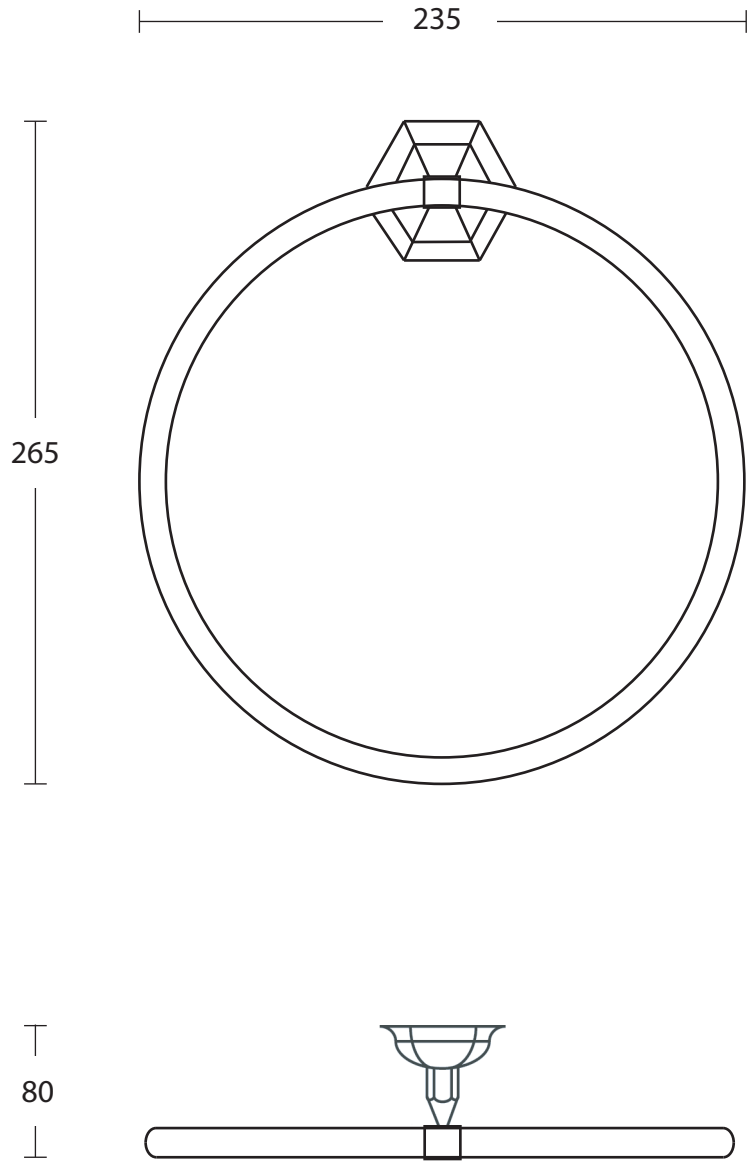

Furniture Collection	
Astoria	towel ring

We recommend that all products are purchased with the assistance of a specialist bathroom retailer and always installed by an experienced installer who is a member of a recognized association. All sizes quoted are nominal: items may vary by plus or minus 2% against the figures quoted. When planning installations where dimensions are critical, it is essential that the space allowed for individual items is physically checked. Imperial Bathrooms can not be held liable for any costs associated with items not fitting in any given area. The contents of this statement are based on information correct at the time of publication. We reserve the right to make alterations and changes in product characteristics, fixing, packaging, operation etc at any time without notice.