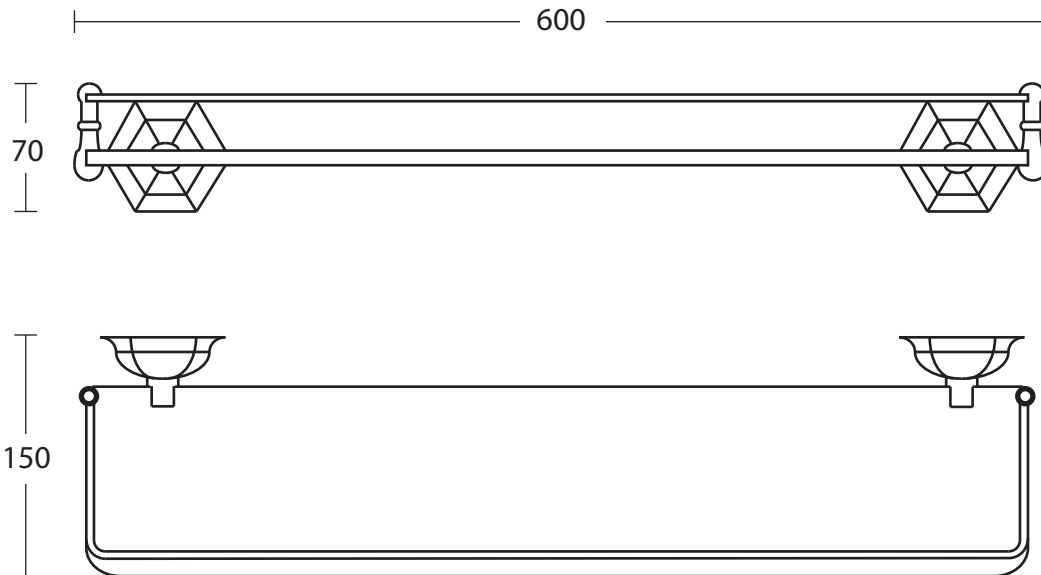

Furniture Collection	
Astoria	wall mounted shelf

We recommend that all products are purchased with the assistance of a specialist bathroom retailer and always installed by an experienced installer who is a member of a recognized association. All sizes quoted are nominal: items may vary by plus or minus 2% against the figures quoted. When planning installations where dimensions are critical, it is essential that the space allowed for individual items is physically checked. Imperial Bathrooms can not be held liable for any costs associated with items not fitting in any given area. The contents of this statement are based on information correct at the time of publication. We reserve the right to make alterations and changes in product characteristics, fixing, packaging, operation etc at any time without notice.