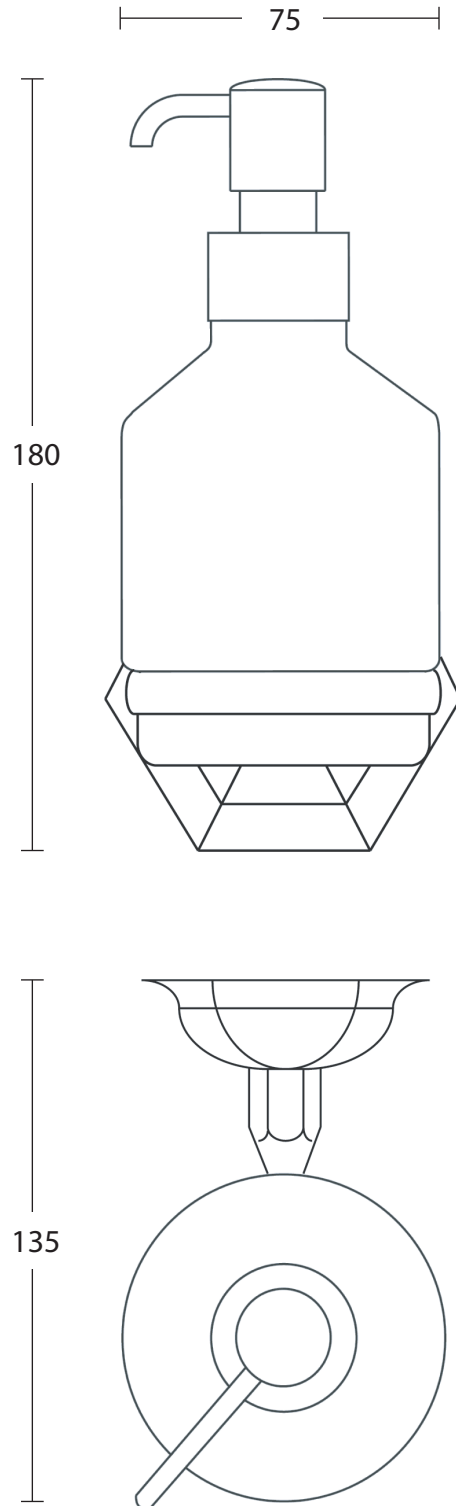

## Furniture Collection

Astoria

wall mounted soap dispenser

We recommend that all products are purchased with the assistance of a specialist bathroom retailer and always installed by an experienced installer who is a member of a recognized association. All sizes quoted are nominal: items may vary by plus or minus 2% against the figures quoted. When planning installations where dimensions are critical, it is essential that the space allowed for individual items is physically checked. Imperial Bathrooms can not be held liable for any costs associated with items not fitting in any given area. The contents of this statement are based on information correct at the time of publication. We reserve the right to make alterations and changes in product characteristics, fixing, packaging, operation etc at any time without notice.