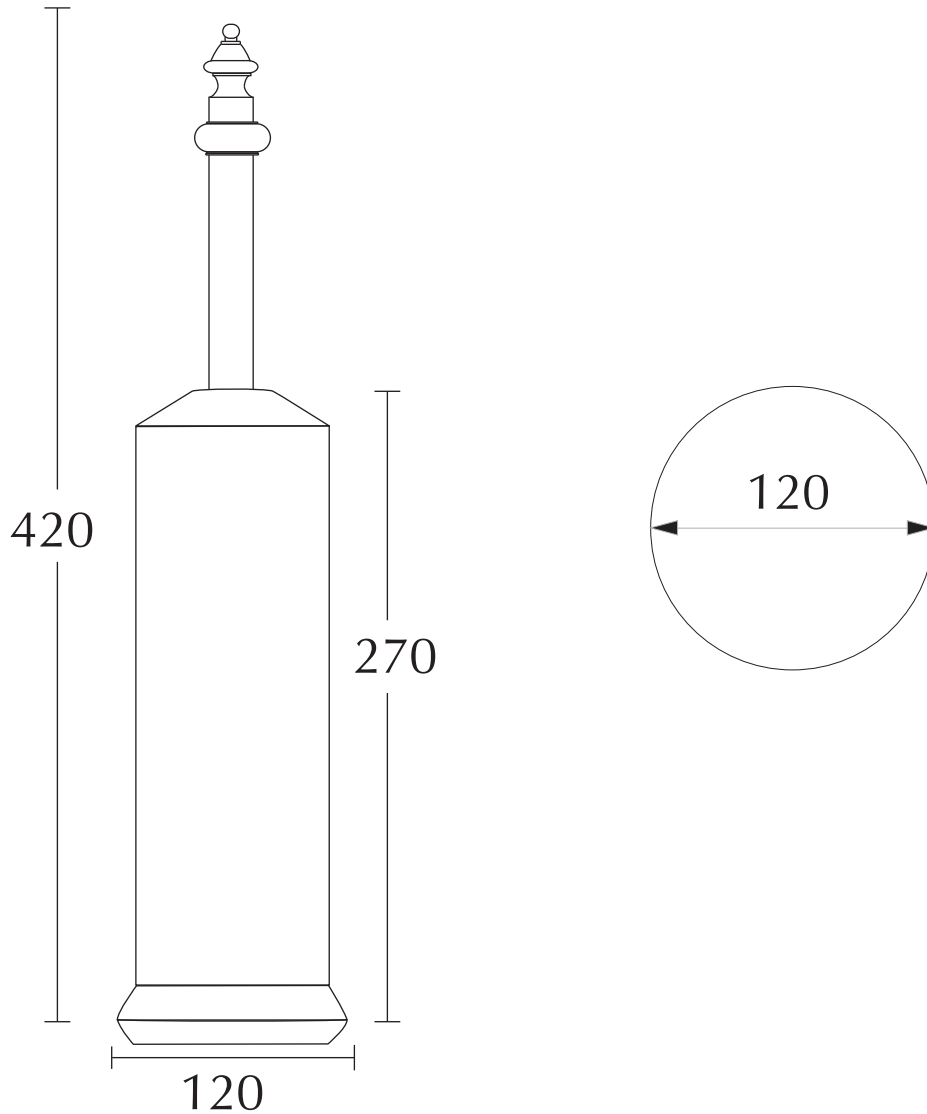

Shower Collection	
Avignon	Freestanding Toilet Brush

We recommend that all products are purchased with the assistance of a specialist bathroom retailer and always installed by an experienced installer who is a member of a recognized association. All sizes quoted are nominal: items may vary by plus or minus 2% against the figures quoted. When planning installations where dimensions are critical, it is essential that the space allowed for individual items is physically checked. Imperial Bathrooms can not be held liable for any costs associated with items not fitting in any given area. The contents of this statement are based on information correct at the time of publication. We reserve the right to make alterations and changes in product characteristics, fixing, packaging, operation etc at any time without notice.