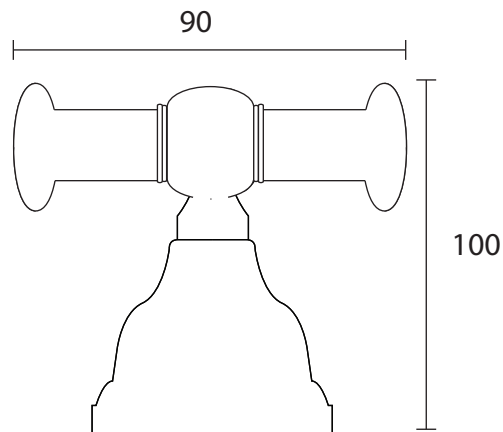

Shower Collection

Avignon

Robe hook

We recommend that all products are purchased with the assistance of a specialist bathroom retailer and always installed by an experienced installer who is a member of a recognized association. All sizes quoted are nominal: items may vary by plus or minus 2% against the figures quoted. When planning installations where dimensions are critical, it is essential that the space allowed for individual items is physically checked. Imperial Bathrooms can not be held liable for any costs associated with items not fitting in any given area. The contents of this statement are based on information correct at the time of publication. We reserve the right to make alterations and changes in product characteristics, fixing, packaging, operation etc at any time without notice.