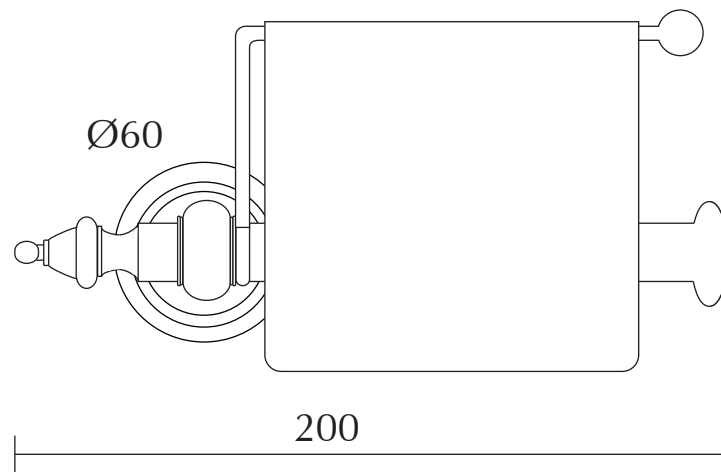

Shower Collection

Avignon

Wall-mounted covered toilet roll holder

We recommend that all products are purchased with the assistance of a specialist bathroom retailer and always installed by an experienced installer who is a member of a recognized association. All sizes quoted are nominal: items may vary by plus or minus 2% against the figures quoted. When planning installations where dimensions are critical, it is essential that the space allowed for individual items is physically checked. Imperial Bathrooms can not be held liable for any costs associated with items not fitting in any given area. The contents of this statement are based on information correct at the time of publication. We reserve the right to make alterations and changes in product characteristics, fixing, packaging, operation etc at any time without notice.