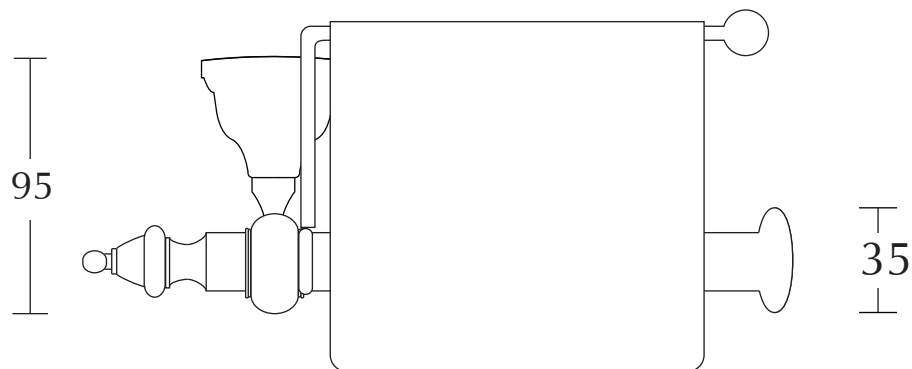

Shower Collection

Avignon

Wall-mounted covered toilet roll holder

We recommend that all products are purchased with the assistance of a specialist bathroom retailer and always installed by an experienced installer who is a member of a recognized association. All sizes quoted are nominal: items may vary by plus or minus 2% against the figures quoted. When planning installations where dimensions are critical, it is essential that the space allowed for individual items is physically checked. Imperial Bathrooms can not be held liable for any costs associated with items not fitting in any given area. The contents of this statement are based on information correct at the time of publication. We reserve the right to make alterations and changes in product characteristics, fixing, packaging, operation etc at any time without notice.