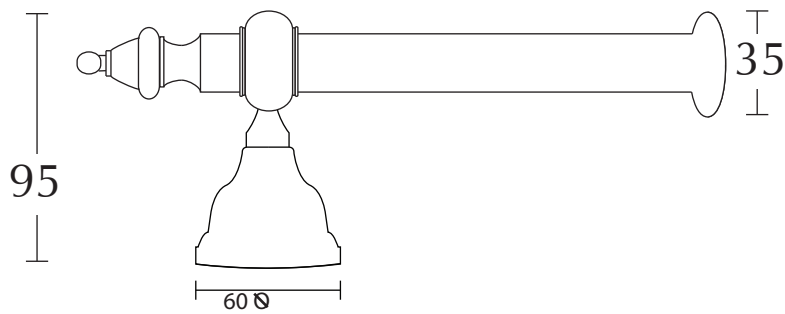

Shower Collection

Avignon

Wall Mounted Toilet Holder

We recommend that all products are purchased with the assistance of a specialist bathroom retailer and always installed by an experienced installer who is a member of a recognized association. All sizes quoted are nominal: items may vary by plus or minus 2% against the figures quoted. When planning installations where dimensions are critical, it is essential that the space allowed for individual items is physically checked. Imperial Bathrooms can not be held liable for any costs associated with items not fitting in any given area. The contents of this statement are based on information correct at the time of publication. We reserve the right to make alterations and changes in product characteristics, fixing, packaging, operation etc at any time without notice.