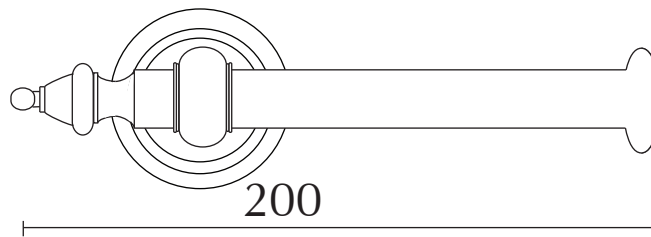

Shower Collection

Avignon

Wall Mounted Toilet Holder

We recommend that all products are purchased with the assistance of a specialist bathroom retailer and always installed by an experienced installer who is a member of a recognized association. All sizes quoted are nominal: items may vary by plus or minus 2% against the figures quoted. When planning installations where dimensions are critical, it is essential that the space allowed for individual items is physically checked. Imperial Bathrooms can not be held liable for any costs associated with items not fitting in any given area. The contents of this statement are based on information correct at the time of publication. We reserve the right to make alterations and changes in product characteristics, fixing, packaging, operation etc at any time without notice.