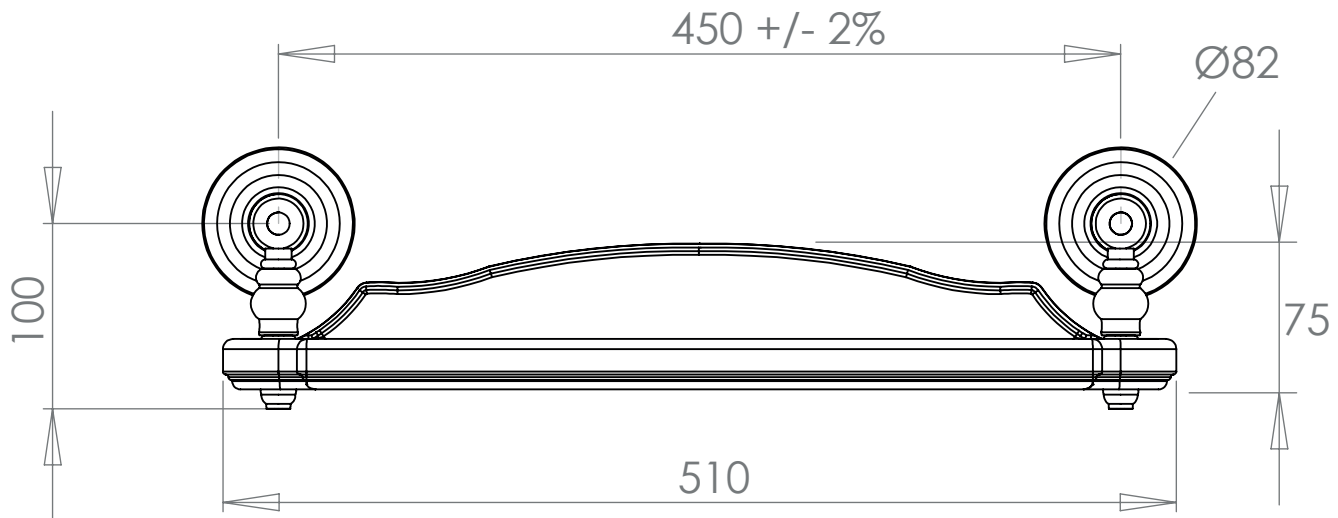

Accessories & Fittings	
Cambridge	Shelf

We recommend that all products are purchased with the assistance of a specialist bathroom retailer and always installed by an experienced installer who is a member of a recognized association. All sizes quoted are nominal: items may vary by plus or minus 2% against the figures quoted. When planning installations where dimensions are critical, it is essential that the space allowed for individual items is physically checked. Imperial Bathrooms can not be held liable for any costs associated with items not fitting in any given area. The contents of this statement are based on information correct at the time of publication. We reserve the right to make alterations and changes in product characteristics, fixing, packaging, operation etc at any time without notice.