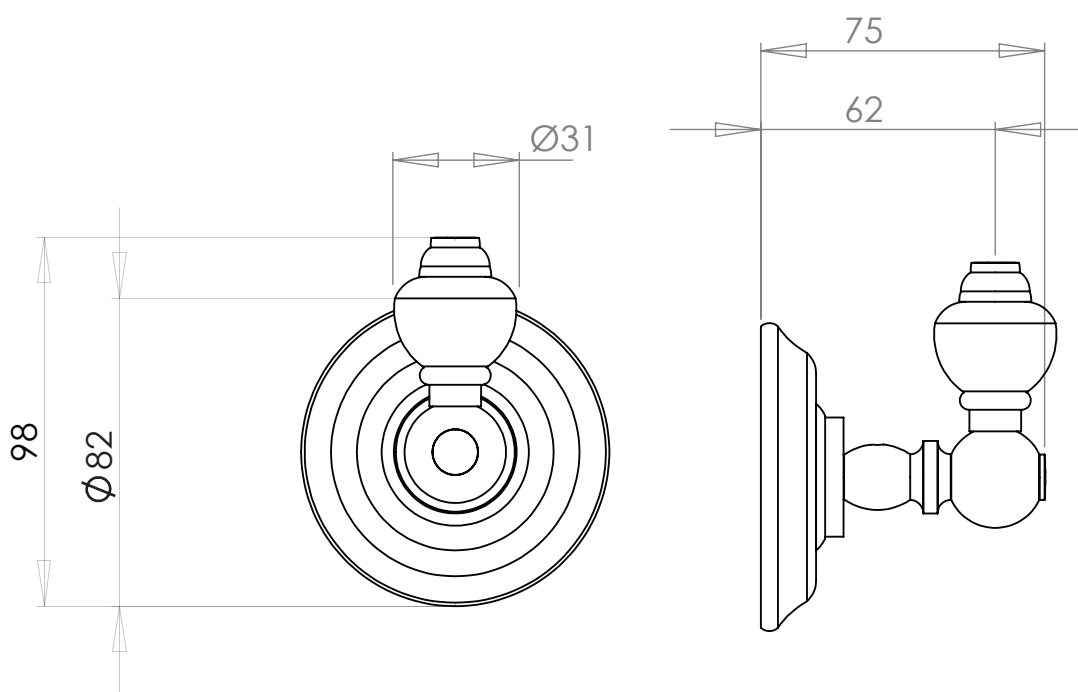

## Accessories &amp; Fittings

Cambridge

Robe Hook

We recommend that all products are purchased with the assistance of a specialist bathroom retailer and always installed by an experienced installer who is a member of a recognized association. All sizes quoted are nominal: items may vary by plus or minus 2% against the figures quoted. When planning installations where dimensions are critical, it is essential that the space allowed for individual items is physically checked. Imperial Bathrooms can not be held liable for any costs associated with items not fitting in any given area. The contents of this statement are based on information correct at the time of publication. We reserve the right to make alterations and changes in product characteristics, fixing, packaging, operation etc at any time without notice.