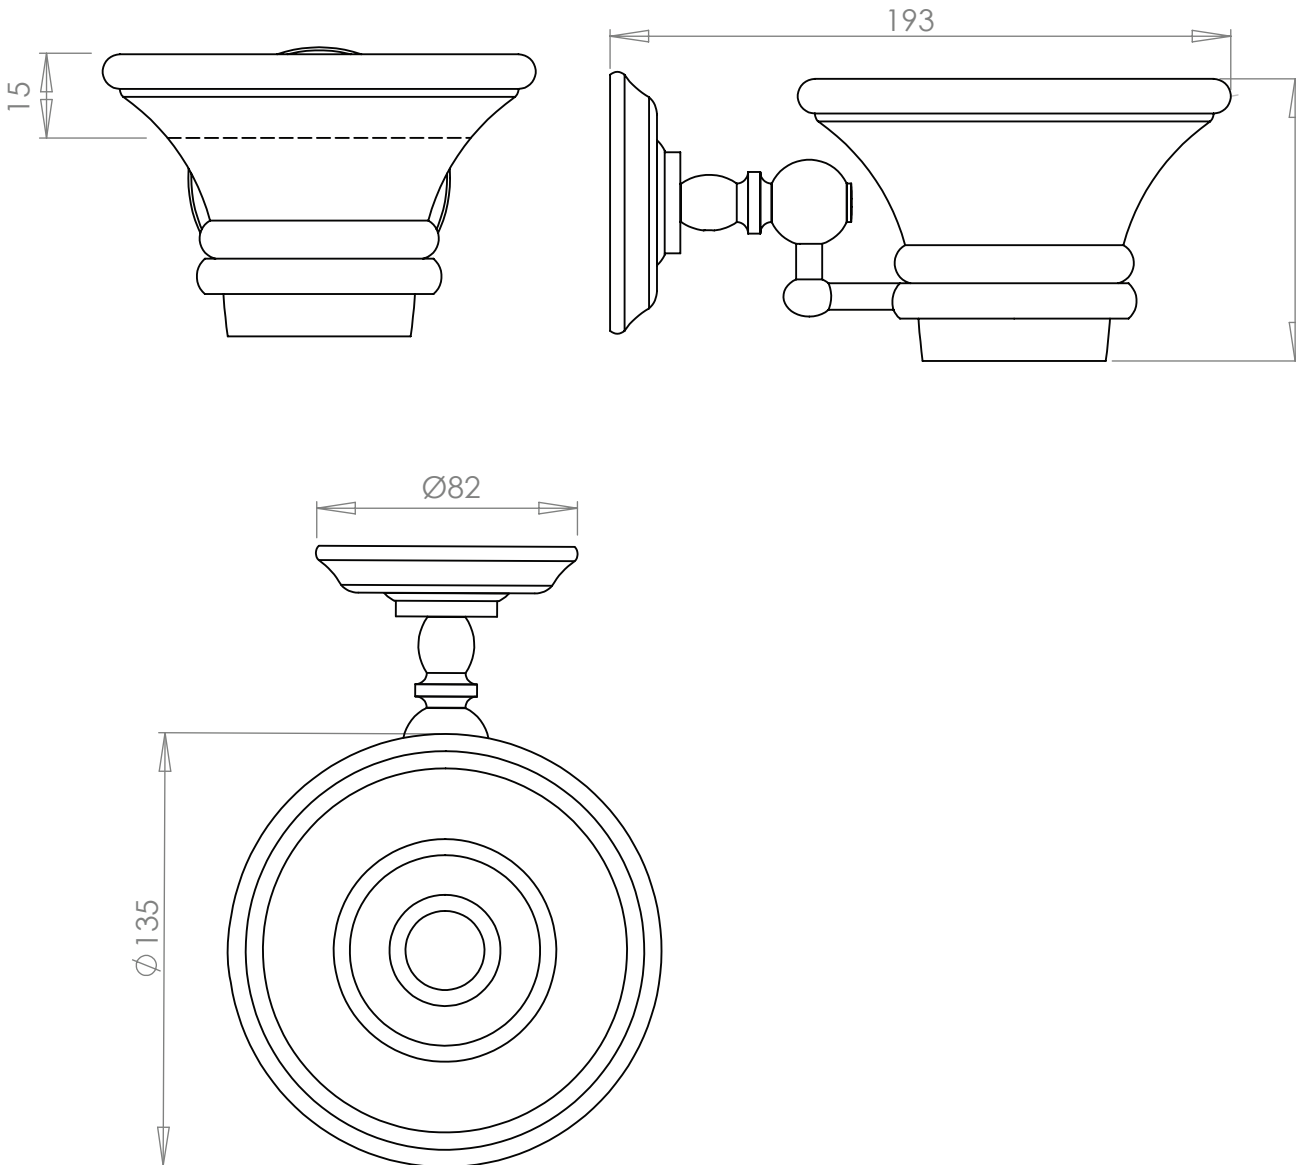

Accessories & Fittings

Cambridge

Wall Mounted Soap Dish Holder

We recommend that all products are purchased with the assistance of a specialist bathroom retailer and always installed by an experienced installer who is a member of a recognized association. All sizes quoted are nominal: items may vary by plus or minus 2% against the figures quoted. When planning installations where dimensions are critical, it is essential that the space allowed for individual items is physically checked. Imperial Bathrooms can not be held liable for any costs associated with items not fitting in any given area. The contents of this statement are based on information correct at the time of publication. We reserve the right to make alterations and changes in product characteristics, fixing, packaging, operation etc at any time without notice.