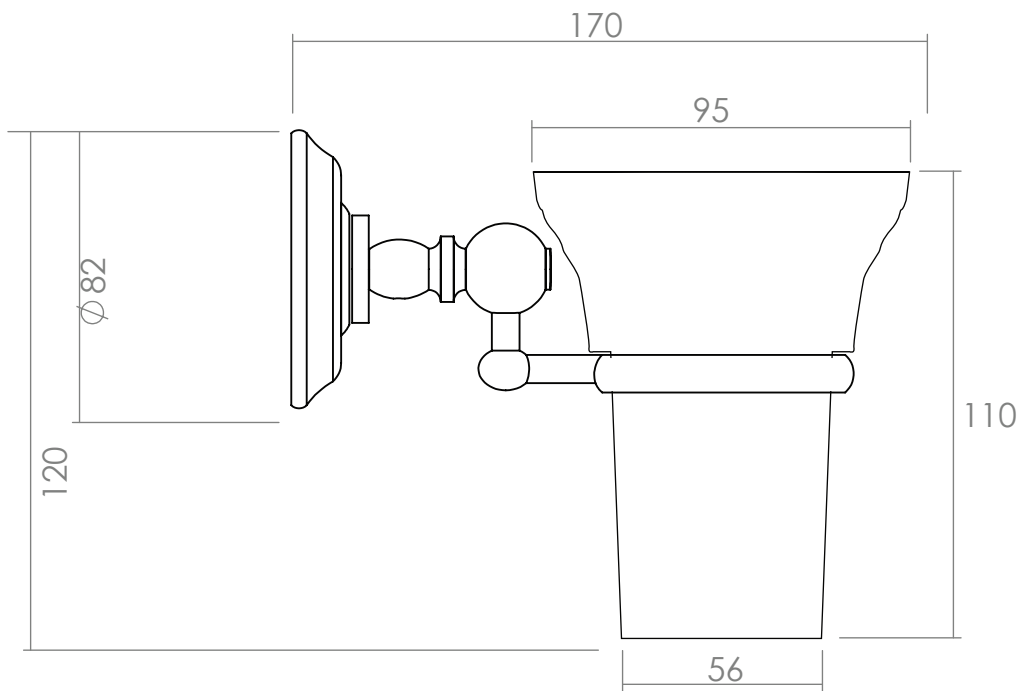

Accessories & Fittings

Cambridge

Tumbler

We recommend that all products are purchased with the assistance of a specialist bathroom retailer and always installed by an experienced installer who is a member of a recognized association. All sizes quoted are nominal: items may vary by plus or minus 2% against the figures quoted. When planning installations where dimensions are critical, it is essential that the space allowed for individual items is physically checked. Imperial Bathrooms can not be held liable for any costs associated with items not fitting in any given area. The contents of this statement are based on information correct at the time of publication. We reserve the right to make alterations and changes in product characteristics, fixing, packaging, operation etc at any time without notice.