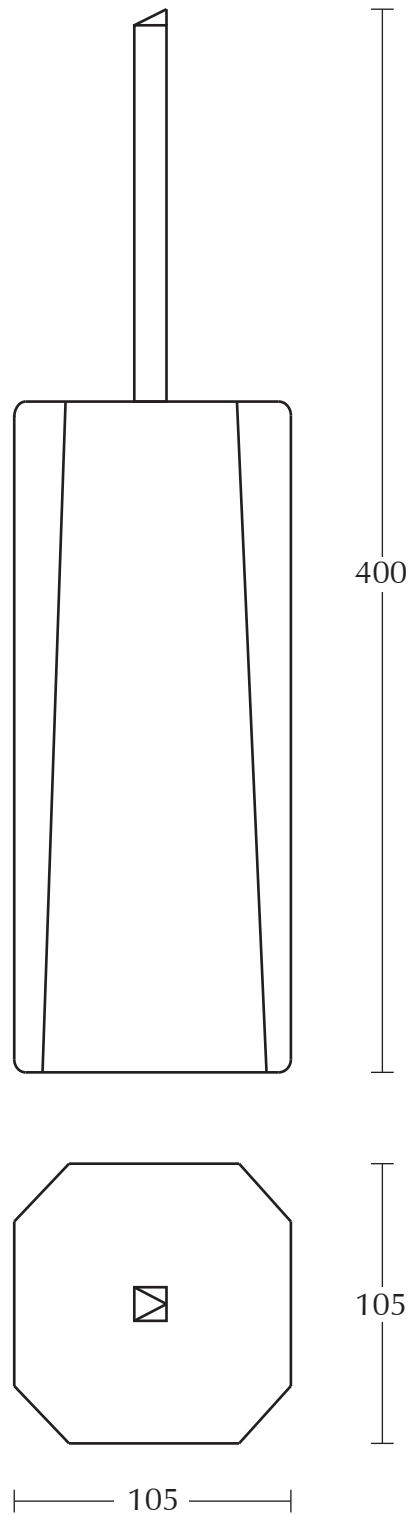

**Furniture Collection**

Dexter

Toilet brush holder

We recommend that all products are purchased with the assistance of a specialist bathroom retailer and always installed by an experienced installer who is a member of a recognized association. All sizes quoted are nominal: items may vary by plus or minus 2% against the figures quoted. When planning installations where dimensions are critical, it is essential that the space allowed for individual items is physically checked. Imperial Bathrooms can not be held liable for any costs associated with items not fitting in any given area. The contents of this statement are based on information correct at the time of publication. We reserve the right to make alterations and changes in product characteristics, fixing, packaging, operation etc at any time without notice.