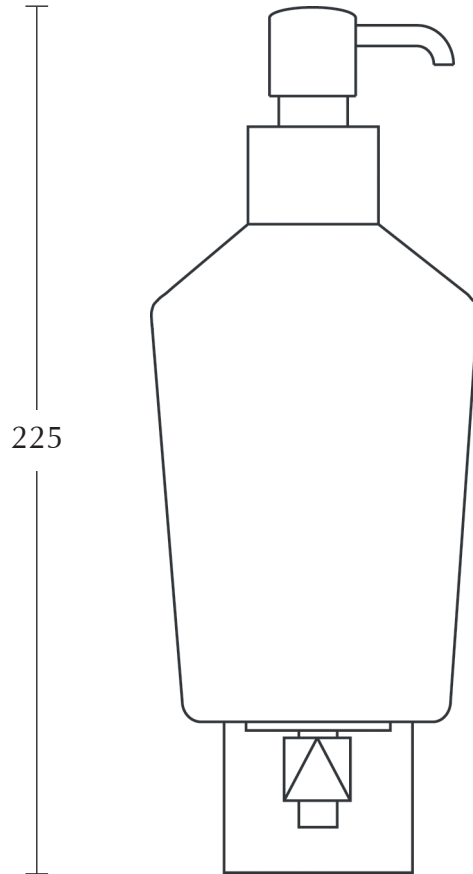

Furniture Collection**Dexter**

wall mounted Soap Dispenser

We recommend that all products are purchased with the assistance of a specialist bathroom retailer and always installed by an experienced installer who is a member of a recognized association. All sizes quoted are nominal: items may vary by plus or minus 2% against the figures quoted. When planning installations where dimensions are critical, it is essential that the space allowed for individual items is physically checked. Imperial Bathrooms can not be held liable for any costs associated with items not fitting in any given area. The contents of this statement are based on information correct at the time of publication. We reserve the right to make alterations and changes in product characteristics, fixing, packaging, operation etc at any time without notice.