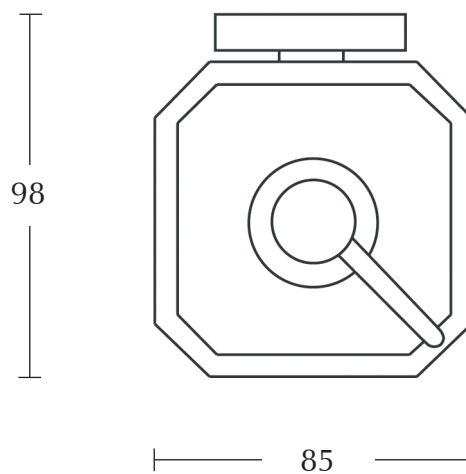

Furniture Collection**Dexter**

wall mounted Soap Dispenser

We recommend that all products are purchased with the assistance of a specialist bathroom retailer and always installed by an experienced installer who is a member of a recognized association. All sizes quoted are nominal: items may vary by plus or minus 2% against the figures quoted. When planning installations where dimensions are critical, it is essential that the space allowed for individual items is physically checked. Imperial Bathrooms can not be held liable for any costs associated with items not fitting in any given area. The contents of this statement are based on information correct at the time of publication. We reserve the right to make alterations and changes in product characteristics, fixing, packaging, operation etc at any time without notice.