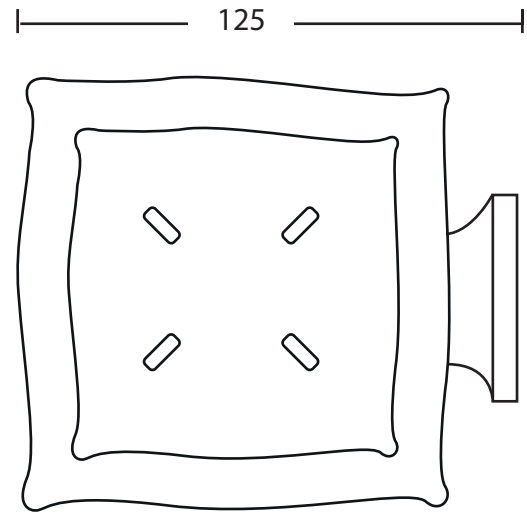

Classical Brassware Collection	
Highgate	Ceramic Soap Dish and Holder

We recommend that all products are purchased with the assistance of a specialist bathroom retailer and always installed by an experienced installer who is a member of a recognized association. All sizes quoted are nominal: items may vary by plus or minus 2% against the figures quoted. When planning installations where dimensions are critical, it is essential that the space allowed for individual items is physically checked. Imperial Bathrooms can not be held liable for any costs associated with items not fitting in any given area. The contents of this statement are based on information correct at the time of publication. We reserve the right to make alterations and changes in product characteristics, fixing, packaging, operation etc at any time without notice.