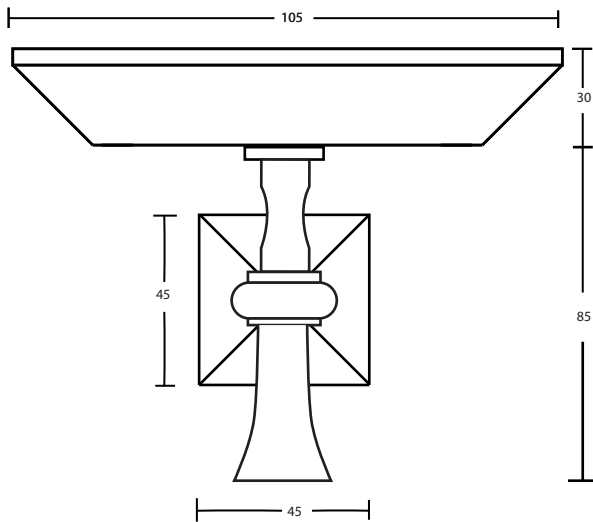

Classical Brassware Collection	
Highgate	Ceramic Soap Dish and Holder

We recommend that all products are purchased with the assistance of a specialist bathroom retailer and always installed by an experienced installer who is a member of a recognized association. All sizes quoted are nominal: items may vary by plus or minus 2% against the figures quoted. When planning installations where dimensions are critical, it is essential that the space allowed for individual items is physically checked. Imperial Bathrooms can not be held liable for any costs associated with items not fitting in any given area. The contents of this statement are based on information correct at the time of publication. We reserve the right to make alterations and changes in product characteristics, fixing, packaging, operation etc at any time without notice.