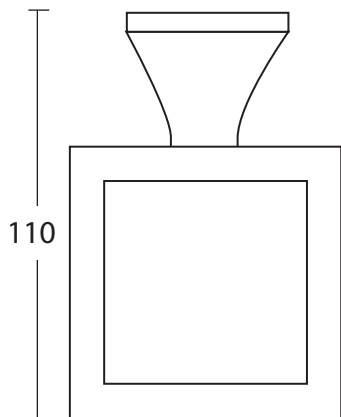

Classical Brassware Collection

Highgate

Toothbrush holder

We recommend that all products are purchased with the assistance of a specialist bathroom retailer and always installed by an experienced installer who is a member of a recognized association. All sizes quoted are nominal: items may vary by plus or minus 2% against the figures quoted. When planning installations where dimensions are critical, it is essential that the space allowed for individual items is physically checked. Imperial Bathrooms can not be held liable for any costs associated with items not fitting in any given area. The contents of this statement are based on information correct at the time of publication. We reserve the right to make alterations and changes in product characteristics, fixing, packaging, operation etc at any time without notice.