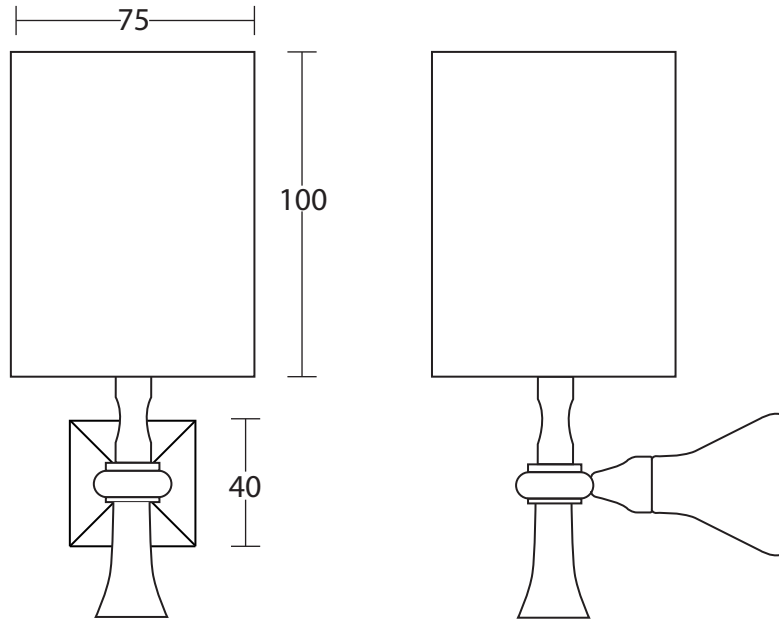

Classical Brassware Collection

Highgate

Toothbrush holder

We recommend that all products are purchased with the assistance of a specialist bathroom retailer and always installed by an experienced installer who is a member of a recognized association. All sizes quoted are nominal: items may vary by plus or minus 2% against the figures quoted. When planning installations where dimensions are critical, it is essential that the space allowed for individual items is physically checked. Imperial Bathrooms can not be held liable for any costs associated with items not fitting in any given area. The contents of this statement are based on information correct at the time of publication. We reserve the right to make alterations and changes in product characteristics, fixing, packaging, operation etc at any time without notice.