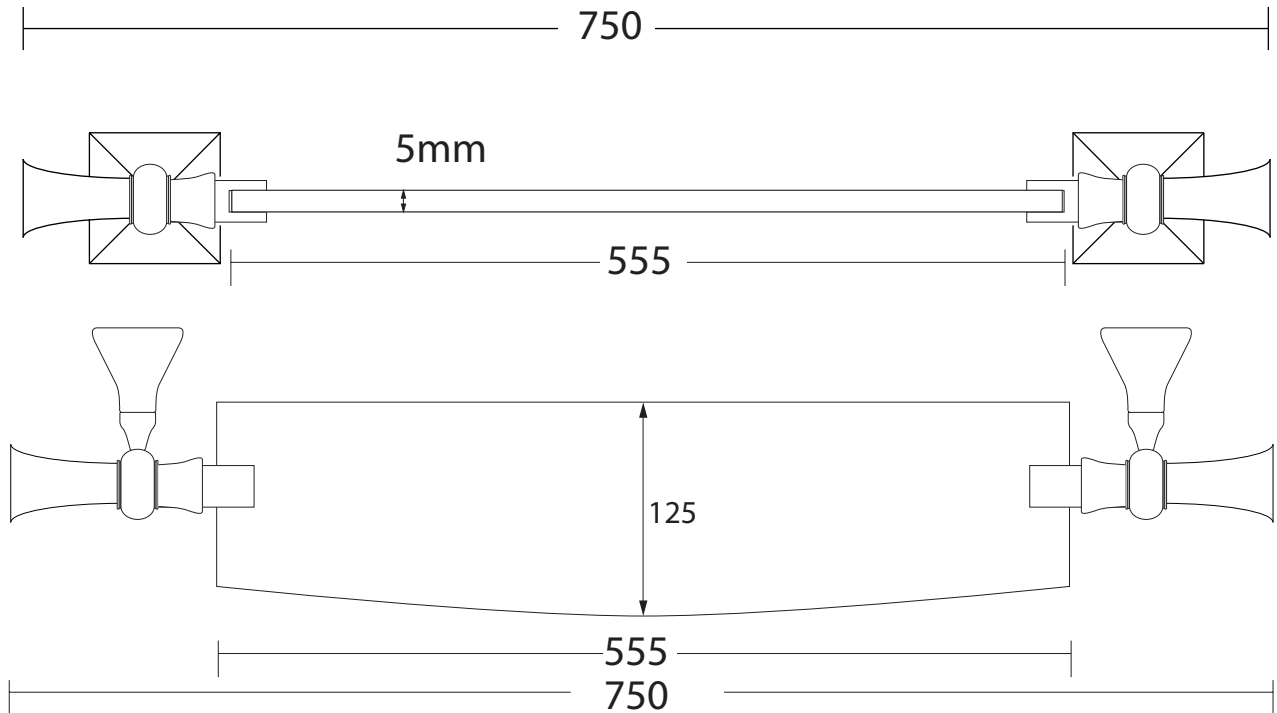

Classical Brassware Collection

Highgate

wall-mounted shelf 750mm

We recommend that all products are purchased with the assistance of a specialist bathroom retailer and always installed by an experienced installer who is a member of a recognized association. All sizes quoted are nominal: items may vary by plus or minus 2% against the figures quoted. When planning installations where dimensions are critical, it is essential that the space allowed for individual items is physically checked. Imperial Bathrooms can not be held liable for any costs associated with items not fitting in any given area. The contents of this statement are based on information correct at the time of publication. We reserve the right to make alterations and changes in product characteristics, fixing, packaging, operation etc at any time without notice.