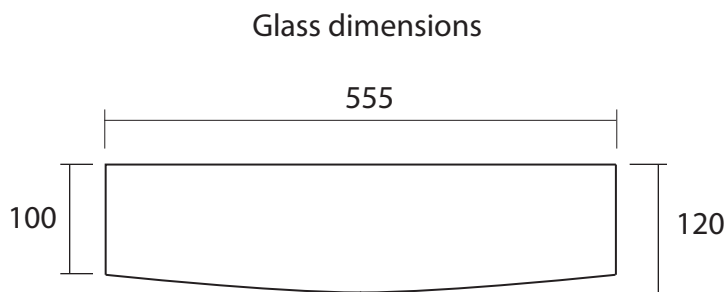

Accessories	
ISTIA	Wall Mounted Glass Shelf (770mm)

We recommend that all products are purchased with the assistance of a specialist bathroom retailer and always installed by an experienced installer who is a member of a recognized association. All sizes quoted are nominal: items may vary by plus or minus 2% against the figures quoted. When planning installations where dimensions are critical, it is essential that the space allowed for individual items is physically checked. Imperial Bathrooms can not be held liable for any costs associated with items not fitting in any given area. The contents of this statement are based on information correct at the time of publication. We reserve the right to make alterations and changes in product characteristics, fixing, packaging, operation etc at any time without notice.