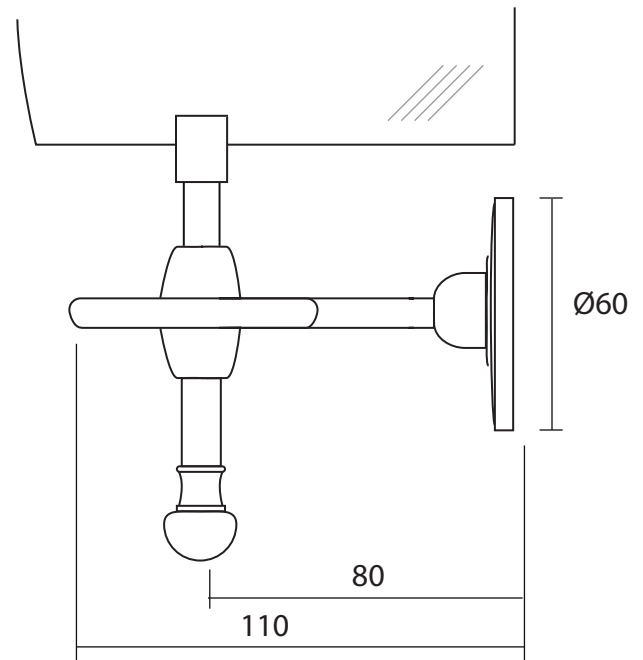

Accessories	
ISTIA	Wall Mounted Glass Shelf (770mm)

We recommend that all products are purchased with the assistance of a specialist bathroom retailer and always installed by an experienced installer who is a member of a recognized association. All sizes quoted are nominal: items may vary by plus or minus 2% against the figures quoted. When planning installations where dimensions are critical, it is essential that the space allowed for individual items is physically checked. Imperial Bathrooms can not be held liable for any costs associated with items not fitting in any given area. The contents of this statement are based on information correct at the time of publication. We reserve the right to make alterations and changes in product characteristics, fixing, packaging, operation etc at any time without notice.