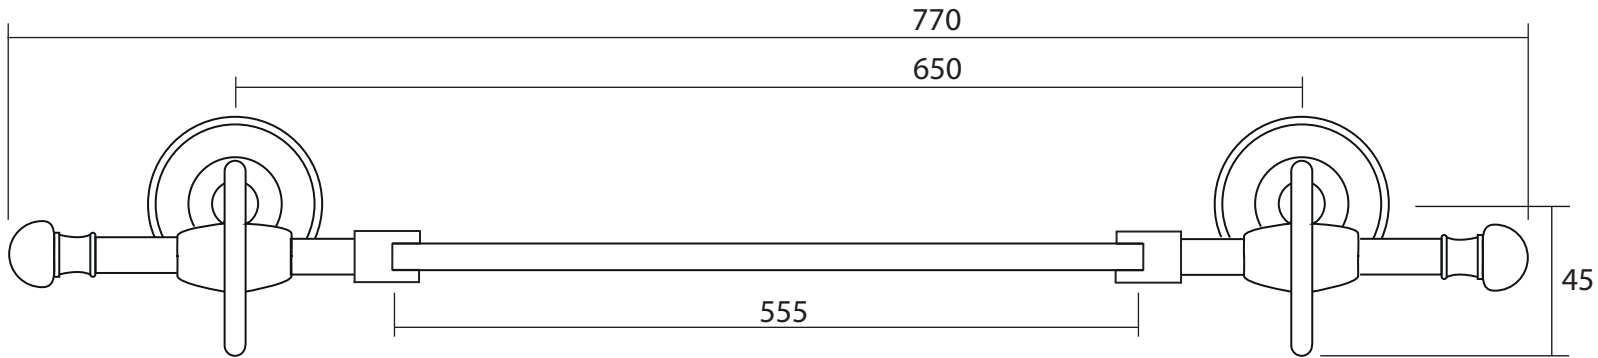

Accessories	
ISTIA	Wall Mounted Glass Shelf (770mm)

We recommend that all products are purchased with the assistance of a specialist bathroom retailer and always installed by an experienced installer who is a member of a recognized association. All sizes quoted are nominal: items may vary by plus or minus 2% against the figures quoted. When planning installations where dimensions are critical, it is essential that the space allowed for individual items is physically checked. Imperial Bathrooms can not be held liable for any costs associated with items not fitting in any given area. The contents of this statement are based on information correct at the time of publication. We reserve the right to make alterations and changes in product characteristics, fixing, packaging, operation etc at any time without notice.