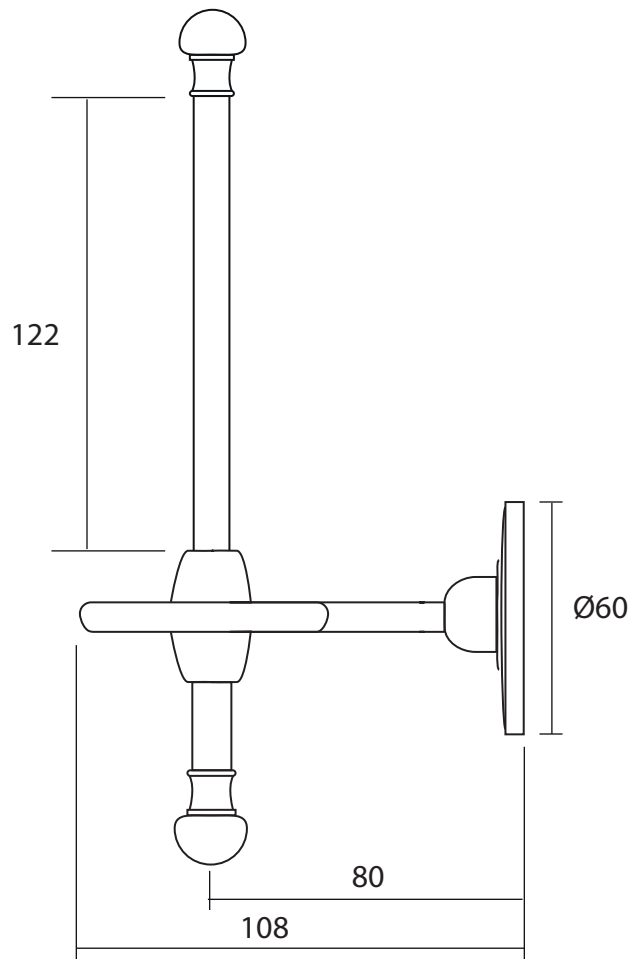

Accessories	
ISTIA	Wall Mounted Toilet Roll Holder

We recommend that all products are purchased with the assistance of a specialist bathroom retailer and always installed by an experienced installer who is a member of a recognized association. All sizes quoted are nominal: items may vary by plus or minus 2% against the figures quoted. When planning installations where dimensions are critical, it is essential that the space allowed for individual items is physically checked. Imperial Bathrooms can not be held liable for any costs associated with items not fitting in any given area. The contents of this statement are based on information correct at the time of publication. We reserve the right to make alterations and changes in product characteristics, fixing, packaging, operation etc at any time without notice.