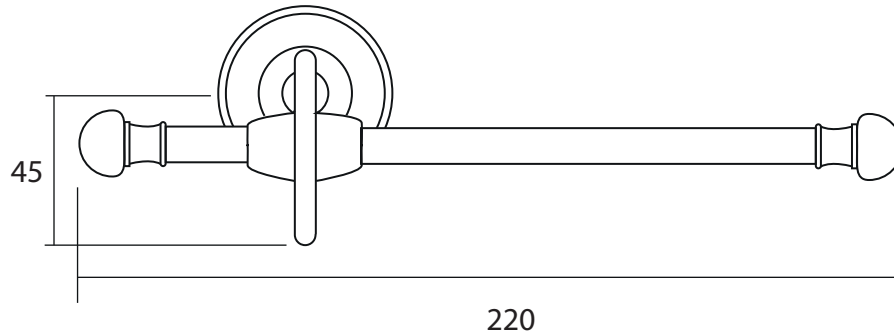

Accessories	
ISTIA	Wall Mounted Toilet Roll Holder

We recommend that all products are purchased with the assistance of a specialist bathroom retailer and always installed by an experienced installer who is a member of a recognized association. All sizes quoted are nominal: items may vary by plus or minus 2% against the figures quoted. When planning installations where dimensions are critical, it is essential that the space allowed for individual items is physically checked. Imperial Bathrooms can not be held liable for any costs associated with items not fitting in any given area. The contents of this statement are based on information correct at the time of publication. We reserve the right to make alterations and changes in product characteristics, fixing, packaging, operation etc at any time without notice.