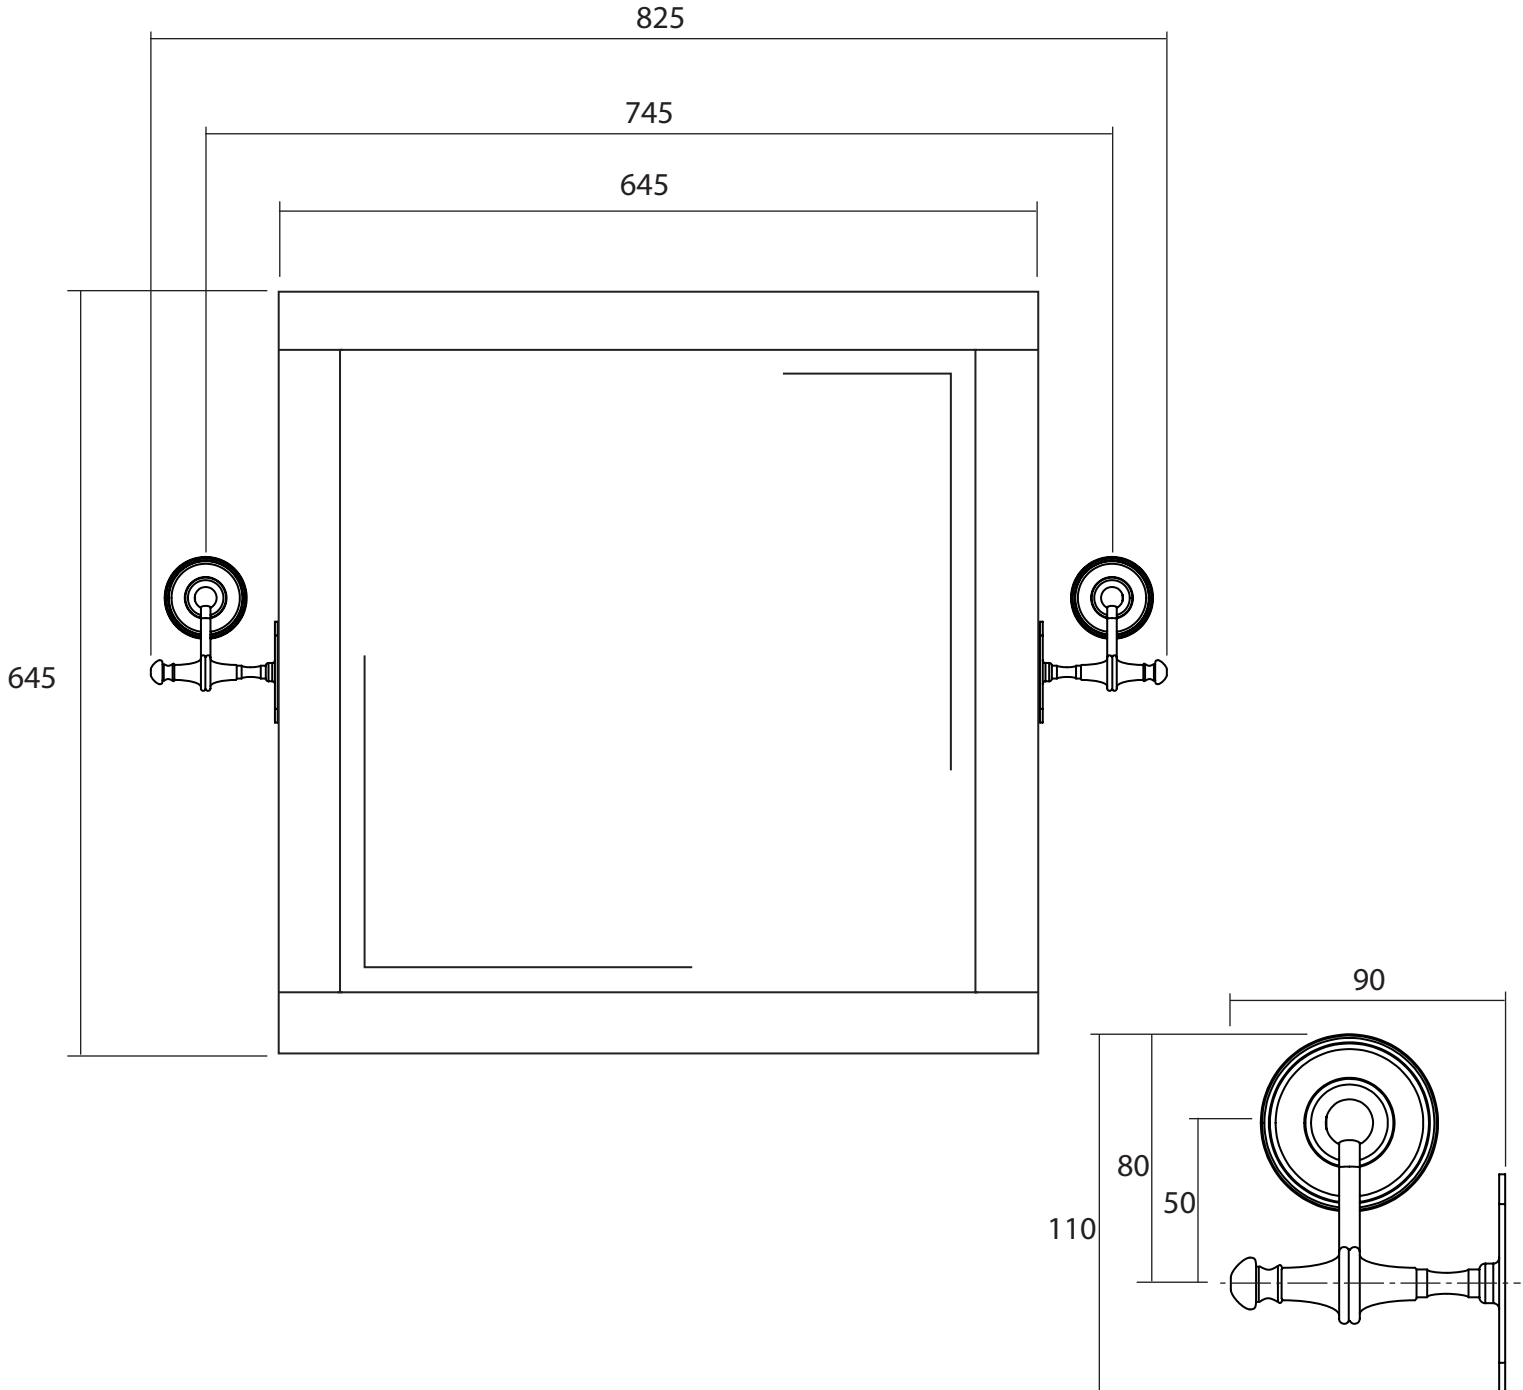

Accessories Collection

Istia

Mirror Assembly

We recommend that all products are purchased with the assistance of a specialist bathroom retailer and always installed by an experienced installer who is a member of a recognized association. All sizes quoted are nominal: items may vary by plus or minus 2% against the figures quoted. When planning installations where dimensions are critical, it is essential that the space allowed for individual items is physically checked. Imperial Bathrooms can not be held liable for any costs associated with items not fitting in any given area. The contents of this statement are based on information correct at the time of publication. We reserve the right to make alterations and changes in product characteristics, fixing, packaging, operation etc at any time without notice.