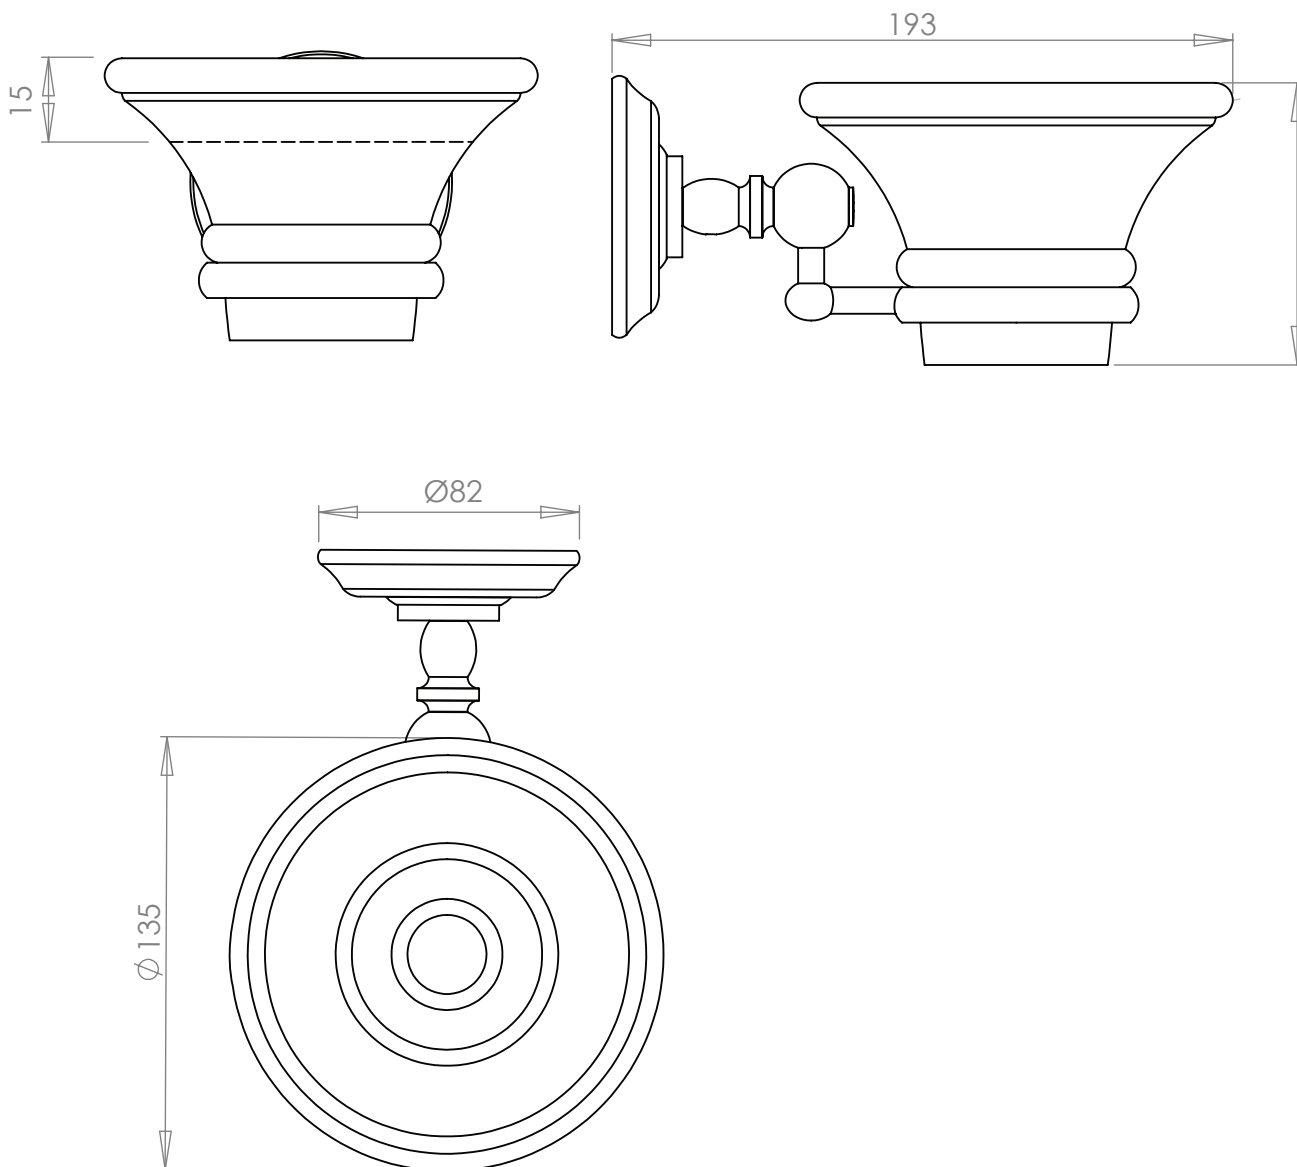

Accessories & Fittings

Oxford

Wall Mounted Soap Dish Holder

We recommend that all products are purchased with the assistance of a specialist bathroom retailer and always installed by an experienced installer who is a member of a recognized association. All sizes quoted are nominal: items may vary by plus or minus 2% against the figures quoted. When planning installations where dimensions are critical, it is essential that the space allowed for individual items is physically checked. Imperial Bathrooms can not be held liable for any costs associated with items not fitting in any given area. The contents of this statement are based on information correct at the time of publication. We reserve the right to make alterations and changes in product characteristics, fixing, packaging, operation etc at any time without notice.