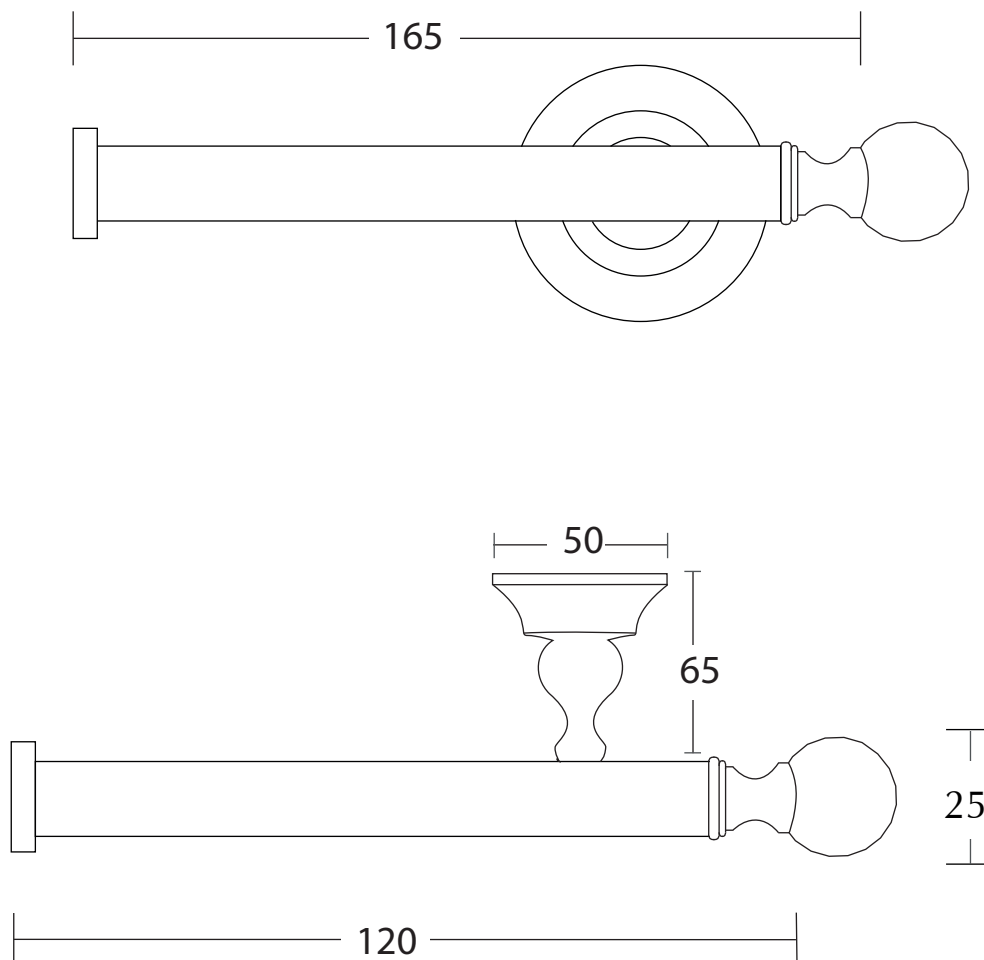

Accessories	
Pimlico	Chrome toilet paper holder

We recommend that all products are purchased with the assistance of a specialist bathroom retailer and always installed by an experienced installer who is a member of a recognized association. All sizes quoted are nominal: items may vary by plus or minus 2% against the figures quoted. When planning installations where dimensions are critical, it is essential that the space allowed for individual items is physically checked. Imperial Bathrooms can not be held liable for any costs associated with items not fitting in any given area. The contents of this statement are based on information correct at the time of publication. We reserve the right to make alterations and changes in product characteristics, fixing, packaging, operation etc at any time without notice.