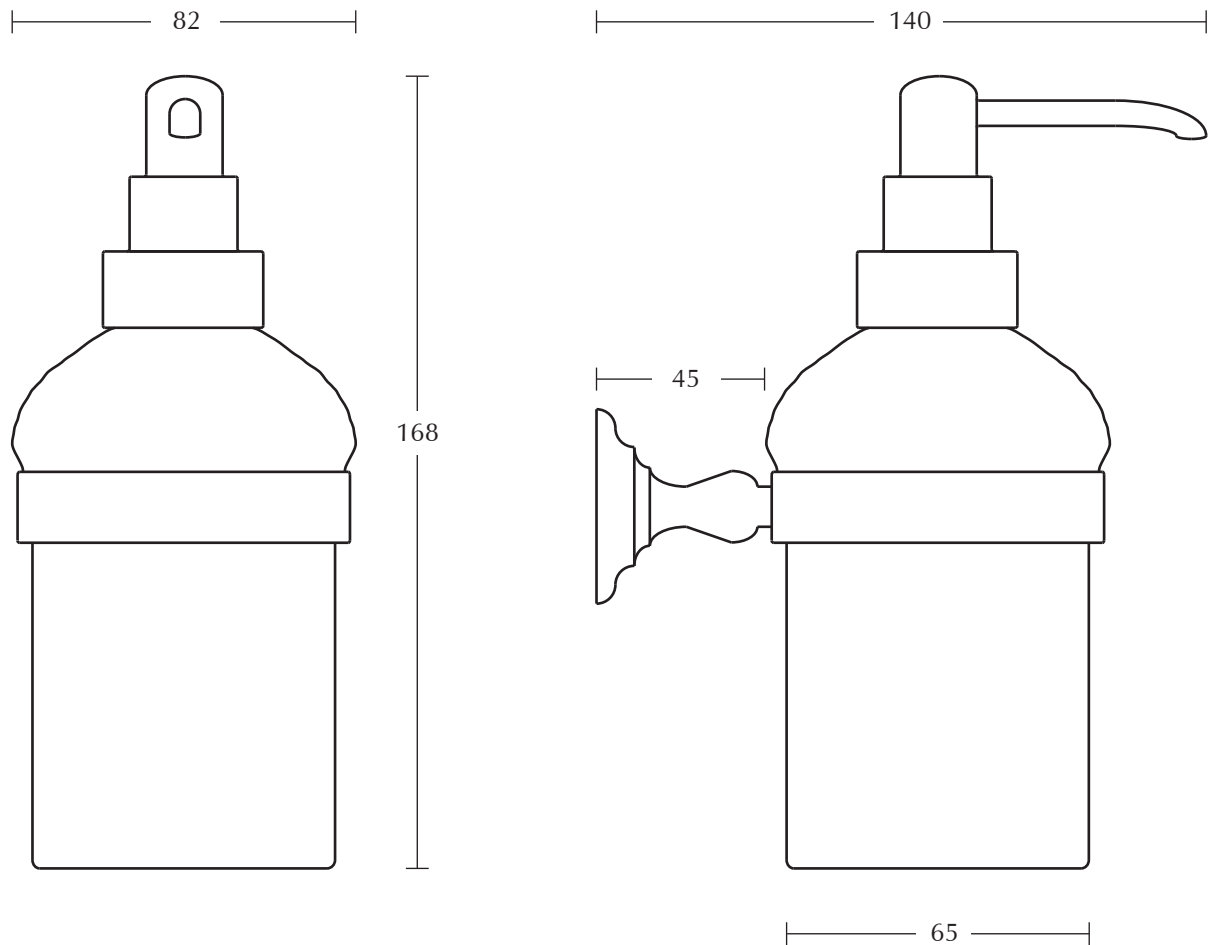

Furniture Collection

Richmond

Liquid Soap Dispenser

We recommend that all products are purchased with the assistance of a specialist bathroom retailer and always installed by an experienced installer who is a member of a recognized association. All sizes quoted are nominal: items may vary by plus or minus 2% against the figures quoted. When planning installations where dimensions are critical, it is essential that the space allowed for individual items is physically checked. Imperial Bathrooms can not be held liable for any costs associated with items not fitting in any given area. The contents of this statement are based on information correct at the time of publication. We reserve the right to make alterations and changes in product characteristics, fixing, packaging, operation etc at any time without notice.