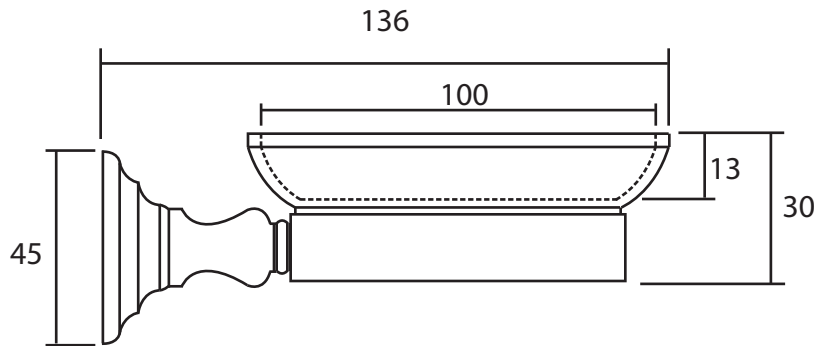

Accessories	
Richmond	Soap dish holder

We recommend that all products are purchased with the assistance of a specialist bathroom retailer and always installed by an experienced installer who is a member of a recognized association. All sizes quoted are nominal: items may vary by plus or minus 2% against the figures quoted. When planning installations where dimensions are critical, it is essential that the space allowed for individual items is physically checked. Imperial Bathrooms can not be held liable for any costs associated with items not fitting in any given area. The contents of this statement are based on information correct at the time of publication. We reserve the right to make alterations and changes in product characteristics, fixing, packaging, operation etc at any time without notice.