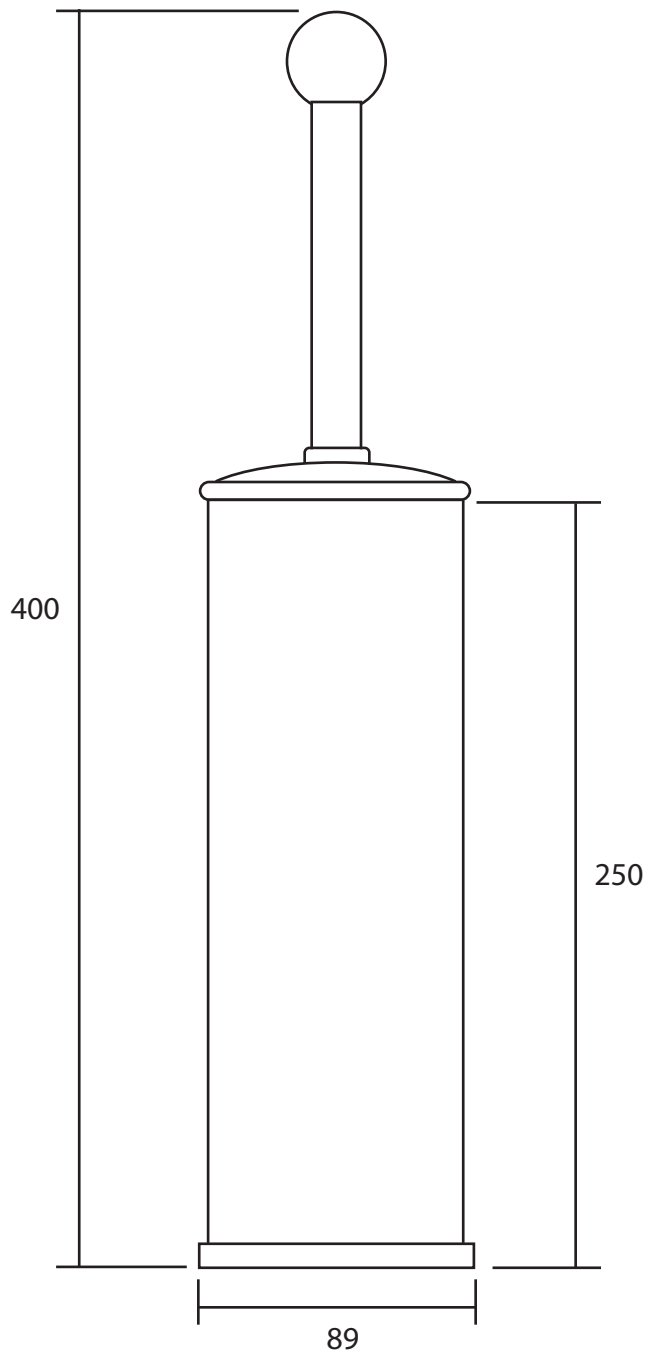

Accessories	
Richmond	Toilet brush holder

We recommend that all products are purchased with the assistance of a specialist bathroom retailer and always installed by an experienced installer who is a member of a recognized association. All sizes quoted are nominal: items may vary by plus or minus 2% against the figures quoted. When planning installations where dimensions are critical, it is essential that the space allowed for individual items is physically checked. Imperial Bathrooms can not be held liable for any costs associated with items not fitting in any given area. The contents of this statement are based on information correct at the time of publication. We reserve the right to make alterations and changes in product characteristics, fixing, packaging, operation etc at any time without notice.