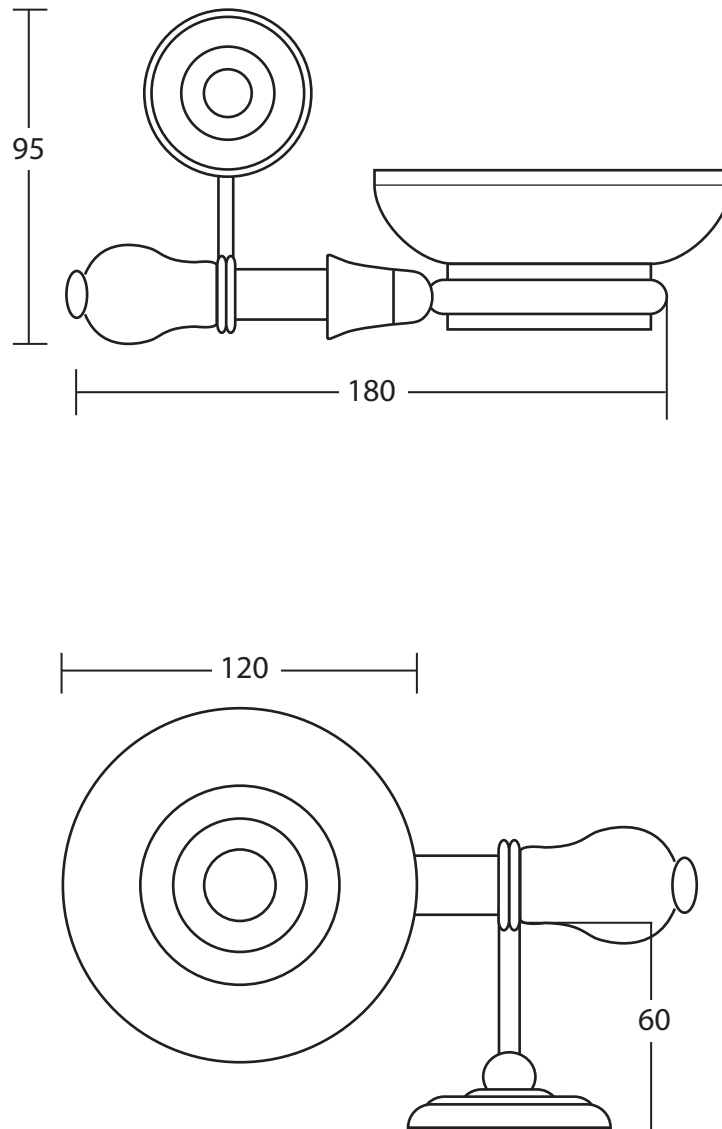

Accessories and Fittings

Rondine

Soap Dish

We recommend that all products are purchased with the assistance of a specialist bathroom retailer and always installed by an experienced installer who is a member of a recognized association. All sizes quoted are nominal: items may vary by plus or minus 2% against the figures quoted. When planning installations where dimensions are critical, it is essential that the space allowed for individual items is physically checked. Imperial Bathrooms can not be held liable for any costs associated with items not fitting in any given area. The contents of this statement are based on information correct at the time of publication. We reserve the right to make alterations and changes in product characteristics, fixing, packaging, operation etc at any time without notice.