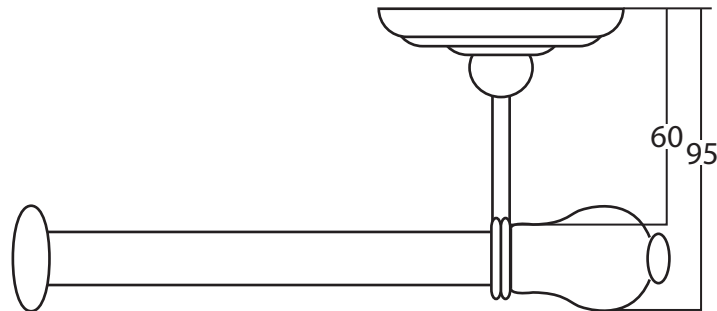

| Accessories and Fittings |                    |
|--------------------------|--------------------|
| Rondine                  | Toilet Roll Holder |

We recommend that all products are purchased with the assistance of a specialist bathroom retailer and always installed by an experienced installer who is a member of a recognized association. All sizes quoted are nominal: items may vary by plus or minus 2% against the figures quoted. When planning installations where dimensions are critical, it is essential that the space allowed for individual items is physically checked. Imperial Bathrooms can not be held liable for any costs associated with items not fitting in any given area. The contents of this statement are based on information correct at the time of publication. We reserve the right to make alterations and changes in product characteristics, fixing, packaging, operation etc at any time without notice.