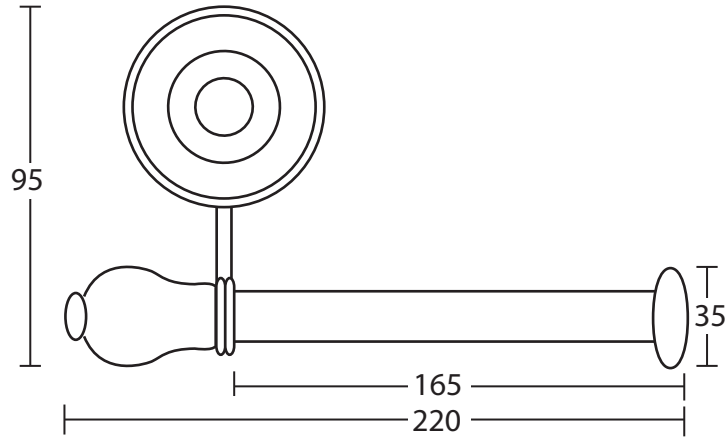

| Accessories and Fittings |                    |
|--------------------------|--------------------|
| Rondine                  | Toilet Roll Holder |

We recommend that all products are purchased with the assistance of a specialist bathroom retailer and always installed by an experienced installer who is a member of a recognized association. All sizes quoted are nominal: items may vary by plus or minus 2% against the figures quoted. When planning installations where dimensions are critical, it is essential that the space allowed for individual items is physically checked. Imperial Bathrooms can not be held liable for any costs associated with items not fitting in any given area. The contents of this statement are based on information correct at the time of publication. We reserve the right to make alterations and changes in product characteristics, fixing, packaging, operation etc at any time without notice.