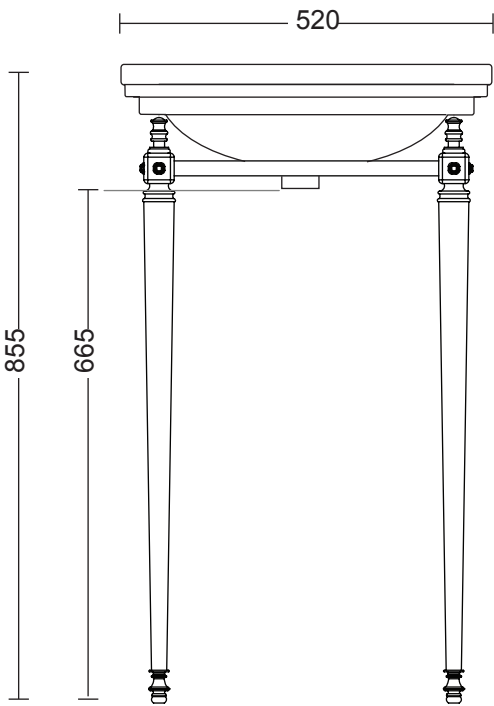

Basin Stand Collection

Astoria Deco Cloak	Cloak Basin Stand
--------------------	-------------------

We recommend that all products are purchased with the assistance of a specialist bathroom retailer and always installed by an experienced installer who is a member of a recognized association. All sizes quoted are nominal: items may vary by plus or minus 2% against the figures quoted. When planning installations where dimensions are critical, it is essential that the space allowed for individual items is physically checked. Imperial Bathrooms can not be held liable for any costs associated with items not fitting in any given area. The contents of this statement are based on information correct at the time of publication. We reserve the right to make alterations and changes in product characteristics, fixing, packaging, operation etc at any time without notice.