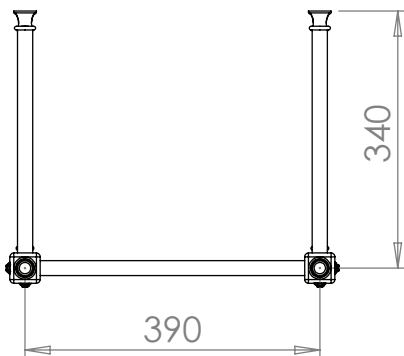

Basin Stand Collection

Astoria Deco Cloak	Cloak Basin Stand
--------------------	-------------------

We recommend that all products are purchased with the assistance of a specialist bathroom retailer and always installed by an experienced installer who is a member of a recognized association. All sizes quoted are nominal: items may vary by plus or minus 2% against the figures quoted. When planning installations where dimensions are critical, it is essential that the space allowed for individual items is physically checked. Imperial Bathrooms can not be held liable for any costs associated with items not fitting in any given area. The contents of this statement are based on information correct at the time of publication. We reserve the right to make alterations and changes in product characteristics, fixing, packaging, operation etc at any time without notice.