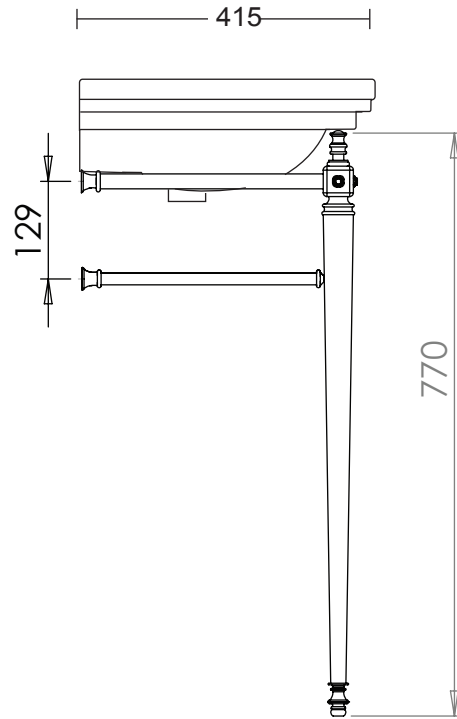

Basin Stand Collection

Astoria Deco Cloak	Cloak Basin Stand
--------------------	-------------------

We recommend that all products are purchased with the assistance of a specialist bathroom retailer and always installed by an experienced installer who is a member of a recognized association. All sizes quoted are nominal: items may vary by plus or minus 2% against the figures quoted. When planning installations where dimensions are critical, it is essential that the space allowed for individual items is physically checked. Imperial Bathrooms can not be held liable for any costs associated with items not fitting in any given area. The contents of this statement are based on information correct at the time of publication. We reserve the right to make alterations and changes in product characteristics, fixing, packaging, operation etc at any time without notice.