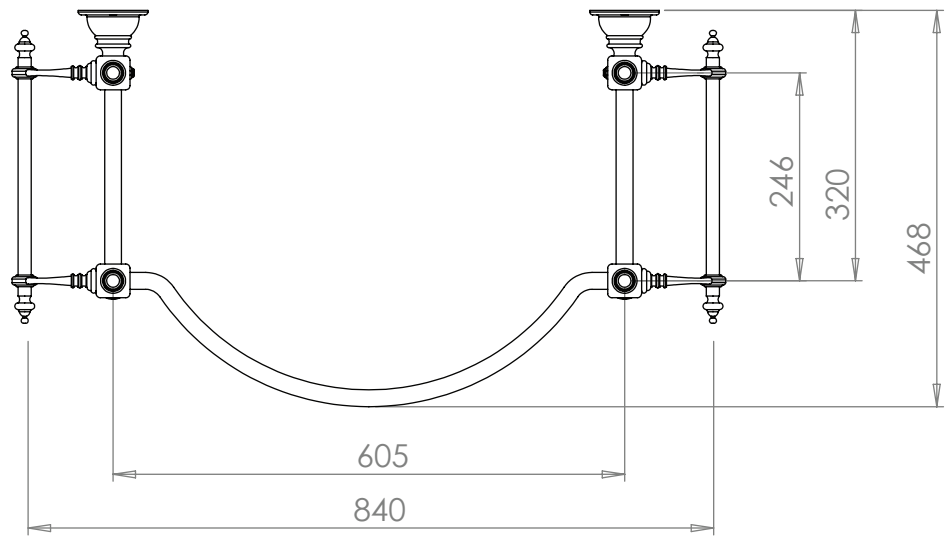

Basin Stand Collection

Drift/Heyford	Basin Stand
---------------	-------------

We recommend that all products are purchased with the assistance of a specialist bathroom retailer and always installed by an experienced installer who is a member of a recognized association. All sizes quoted are nominal: items may vary by plus or minus 2% against the figures quoted. When planning installations where dimensions are critical, it is essential that the space allowed for individual items is physically checked. Imperial Bathrooms can not be held liable for any costs associated with items not fitting in any given area. The contents of this statement are based on information correct at the time of publication. We reserve the right to make alterations and changes in product characteristics, fixing, packaging, operation etc at any time without notice.