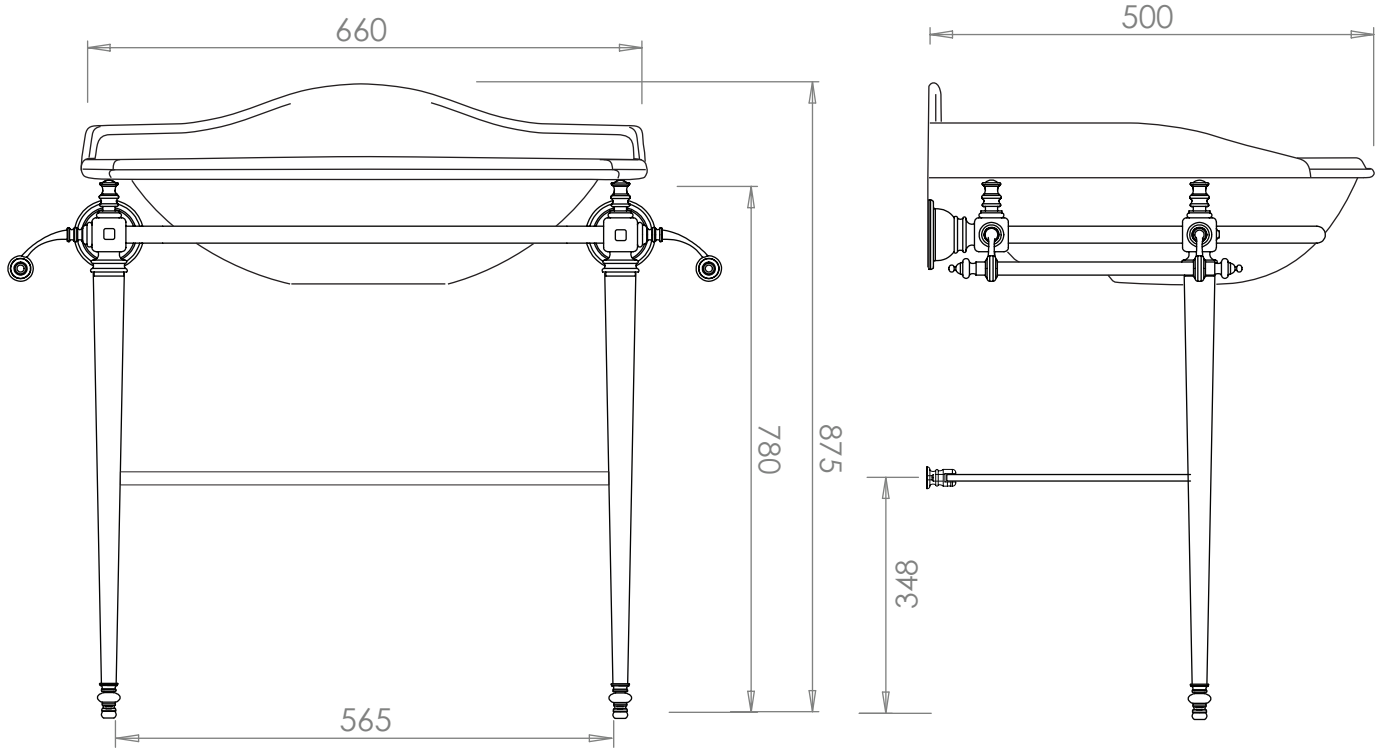

Basin Stand Collection

Drift/Heyford	Basin Stand
---------------	-------------

We recommend that all products are purchased with the assistance of a specialist bathroom retailer and always installed by an experienced installer who is a member of a recognized association. All sizes quoted are nominal: items may vary by plus or minus 2% against the figures quoted. When planning installations where dimensions are critical, it is essential that the space allowed for individual items is physically checked. Imperial Bathrooms can not be held liable for any costs associated with items not fitting in any given area. The contents of this statement are based on information correct at the time of publication. We reserve the right to make alterations and changes in product characteristics, fixing, packaging, operation etc at any time without notice.