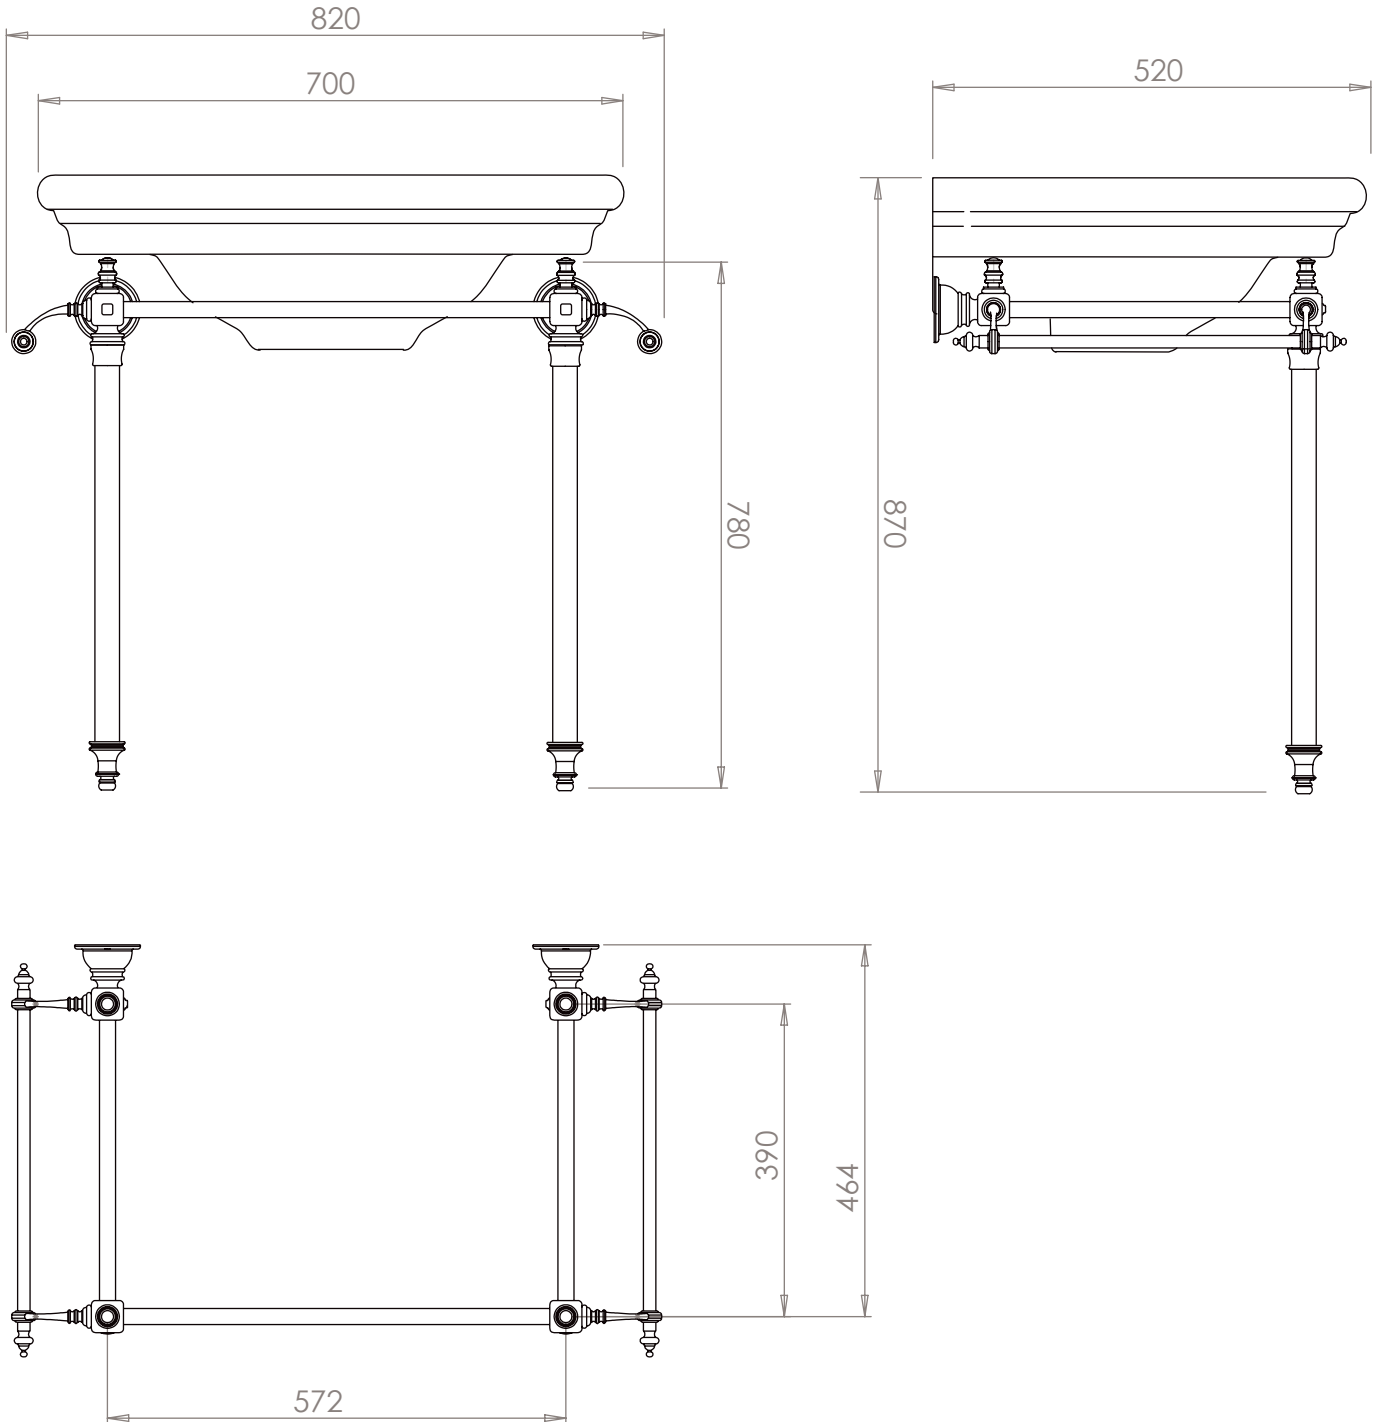

Furniture Collection	
Basin Stand	Etoile Hardwick Stand

We recommend that all products are purchased with the assistance of a specialist bathroom retailer and always installed by an experienced installer who is a member of a recognized association. All sizes quoted are nominal: items may vary by plus minus 2% against the figures quoted. When planning installations where dimensions are critical, it is essential that the space allowed for individual items is physically checked. Imperial Bathrooms cannot be held liable for any costs associated with item not fitting in any given area. The contents of this statement are based on information correct at the time of publication. We reserve the right to make alterations and changes in product characteristics, fixing, packaging, operation etc. at any time without notice.