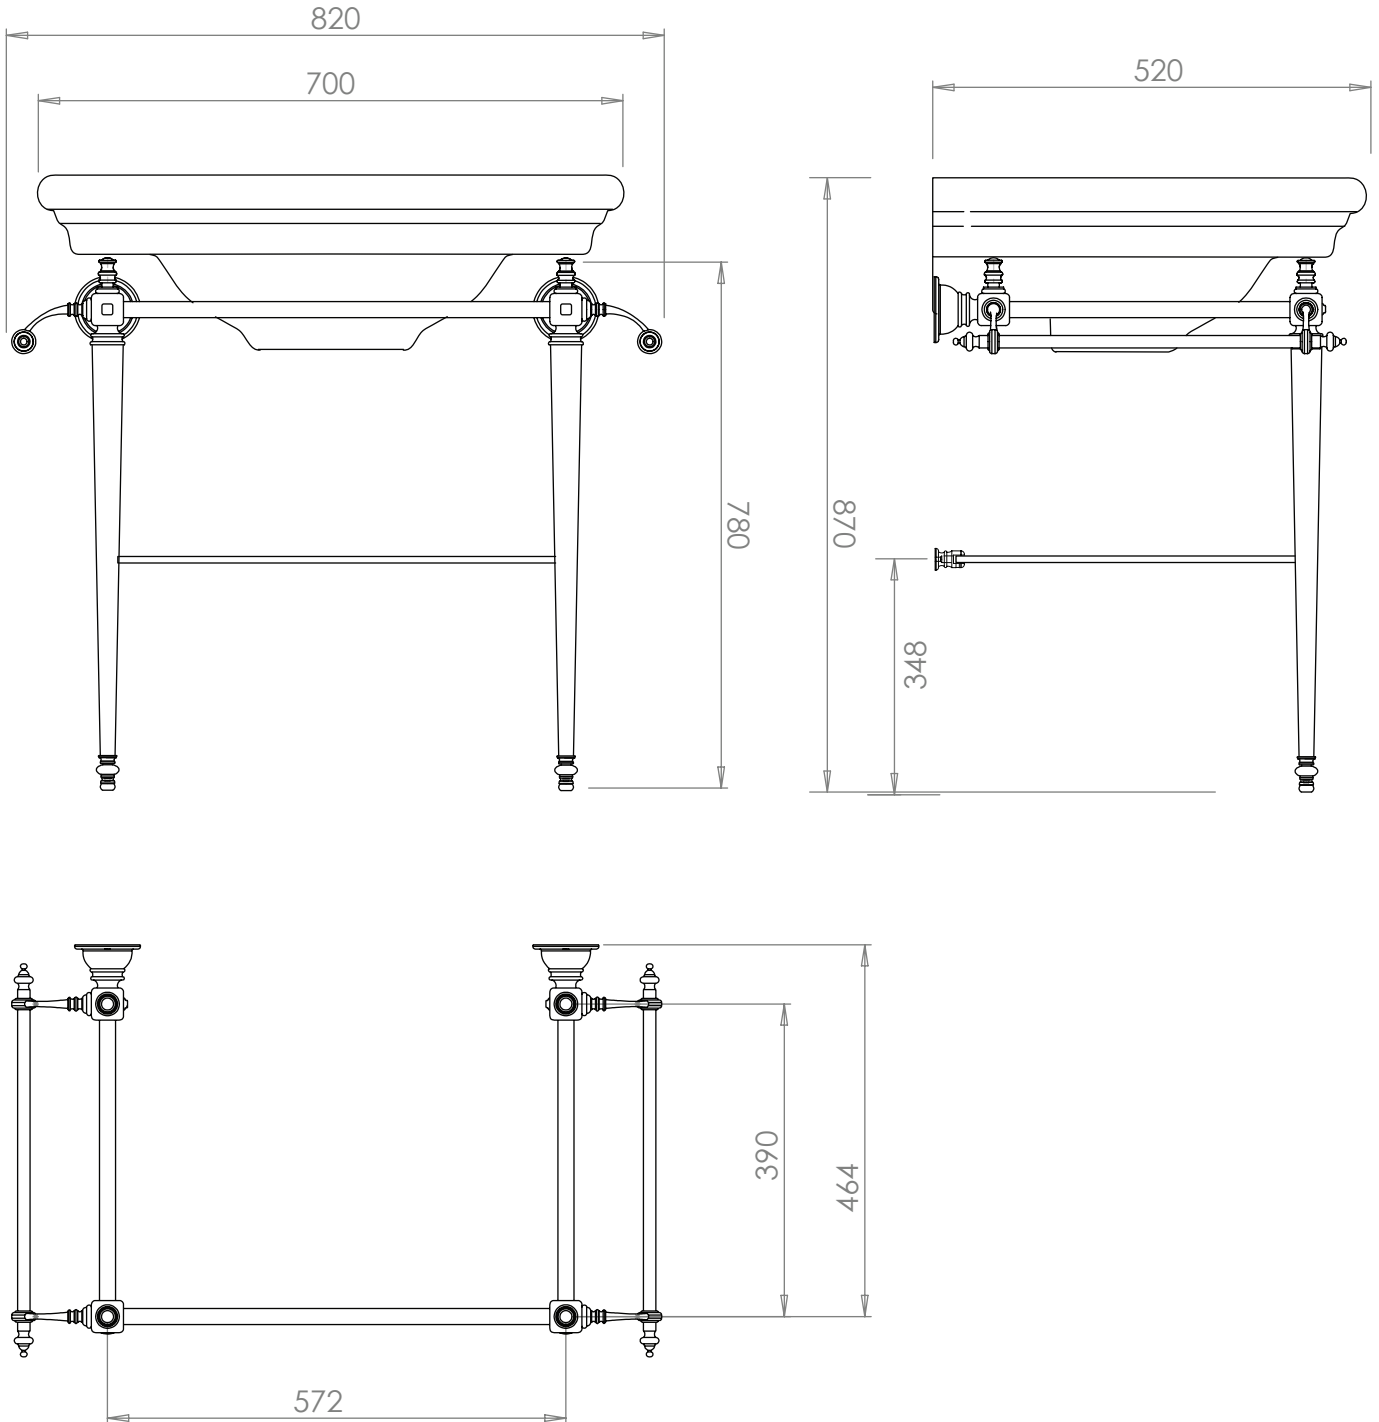

Furniture Collection	
Basin Stand	Etoile Vergennes Stand

We recommend that all products are purchased with the assistance of a specialist bathroom retailer and always installed by an experienced installer who is a member of a recognized association. All sizes quoted are nominal: items may vary by plus or minus 2% against the figures quoted. When planning installations where dimensions are critical, it is essential that the space allowed for individual items is physically checked. Imperial Bathrooms can not be held liable for any costs associated with items not fitting in any given area. The contents of this statement are based on information correct at the time of publication. We reserve the right to make alterations and changes in product characteristics, fixing, packaging, operation etc at any time without notice.