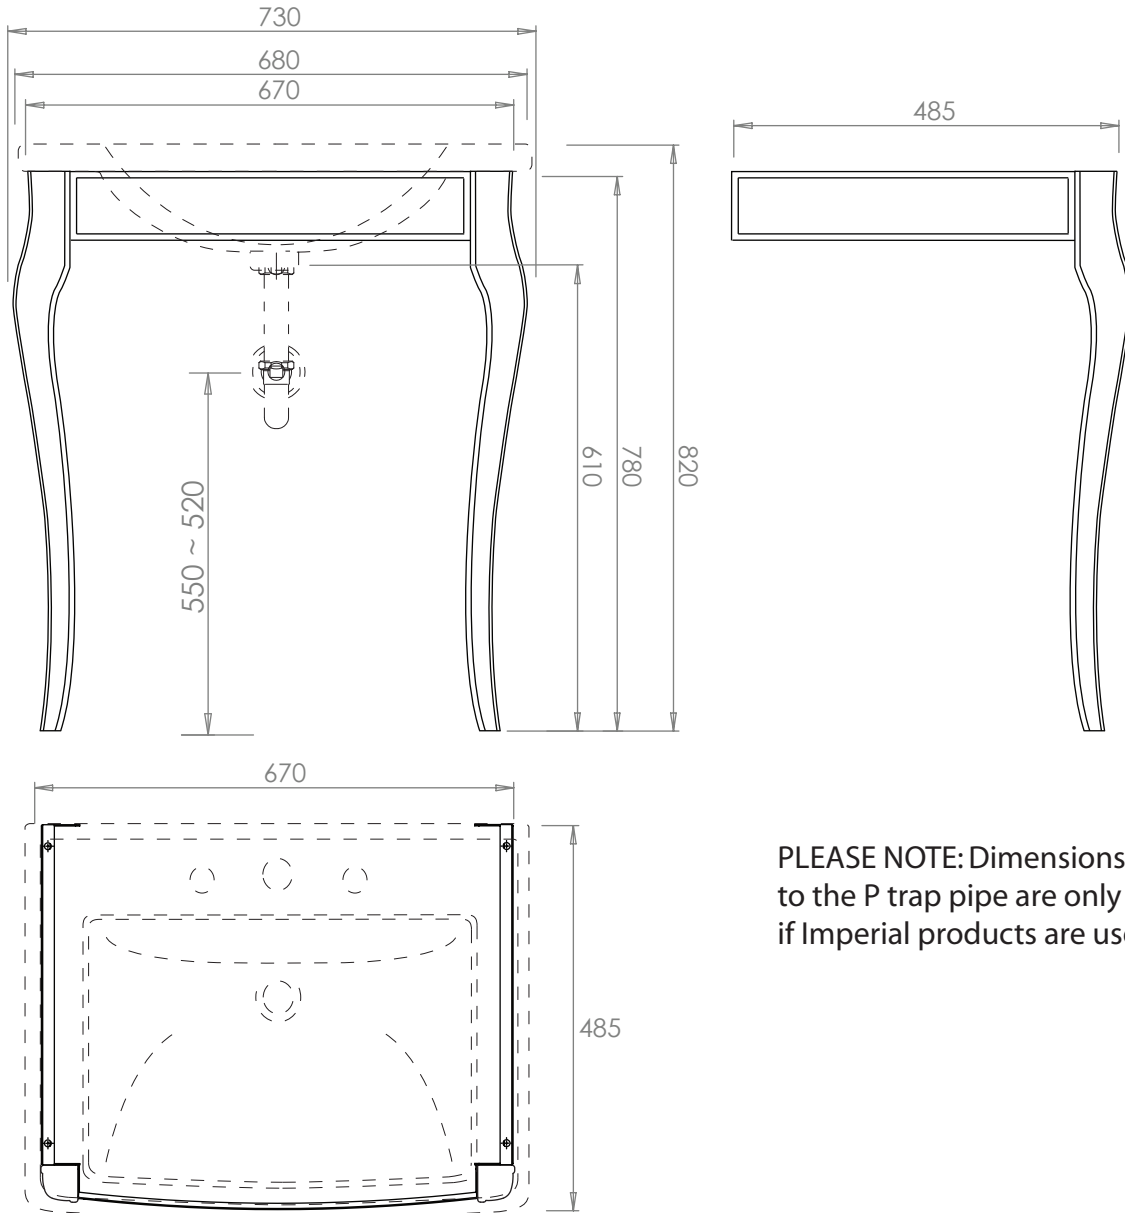

Basin Stands	
Oban	Basin Stand For Radcliffe Vanity Basin with Traditional P trap waste pipe

PLEASE NOTE: Dimensions relating to the P trap pipe are only accurate if Imperial products are used

For use only with the Radcliffe vanity basin