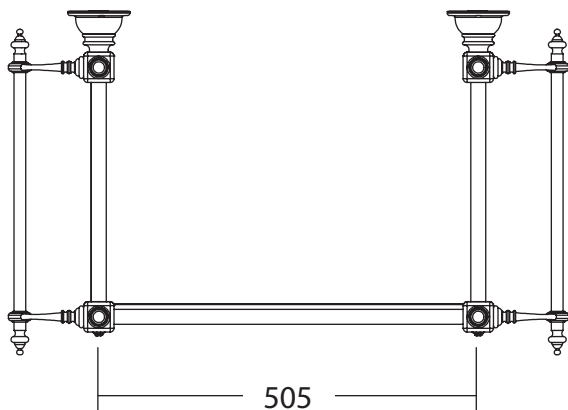

Basin Stand Collection

Etoile

Medium Basin Stand w/ Glass Legs

Stock Code - ZXBS9010100

We recommend that all products are purchased with the assistance of a specialist bathroom retailer and always installed by an experienced installer who is a member of a recognized association. All sizes quoted are nominal: items may vary by plus or minus 2% against the figures quoted. When planning installations where dimensions are critical, it is essential that the space allowed for individual items is physically checked. Imperial Bathrooms can not be held liable for any costs associated with items not fitting in any given area. The contents of this statement are based on information correct at the time of publication. We reserve the right to make alterations and changes in product characteristics, fixing, packaging, operation etc at any time without notice.