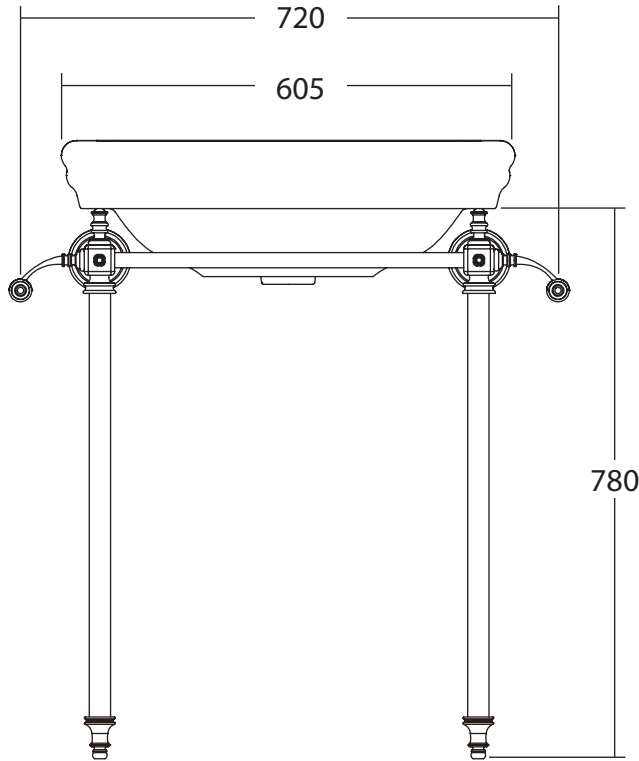

Basin Stand Collection

Etoile

Medium Basin Stand w/ Glass Legs

Stock Code - ZXBS9010100

We recommend that all products are purchased with the assistance of a specialist bathroom retailer and always installed by an experienced installer who is a member of a recognized association. All sizes quoted are nominal: items may vary by plus or minus 2% against the figures quoted. When planning installations where dimensions are critical, it is essential that the space allowed for individual items is physically checked. Imperial Bathrooms can not be held liable for any costs associated with items not fitting in any given area. The contents of this statement are based on information correct at the time of publication. We reserve the right to make alterations and changes in product characteristics, fixing, packaging, operation etc at any time without notice.