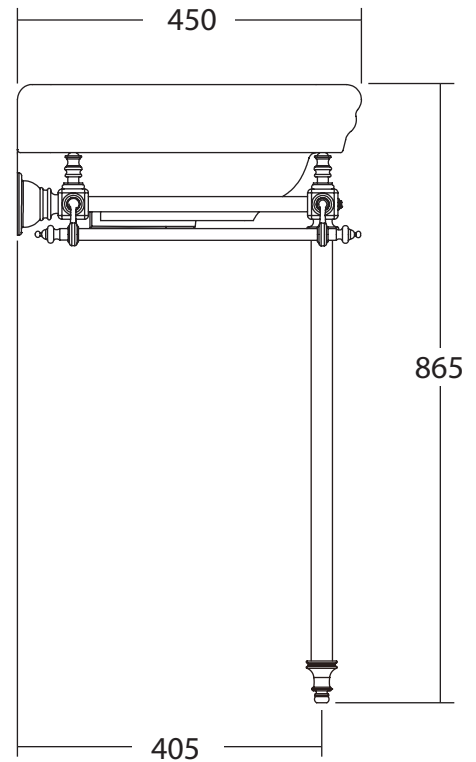

Basin Stand Collection

Etoile

Medium Basin Stand w/ Glass Legs

Stock Code - ZXBS9010100

We recommend that all products are purchased with the assistance of a specialist bathroom retailer and always installed by an experienced installer who is a member of a recognized association. All sizes quoted are nominal: items may vary by plus or minus 2% against the figures quoted. When planning installations where dimensions are critical, it is essential that the space allowed for individual items is physically checked. Imperial Bathrooms can not be held liable for any costs associated with items not fitting in any given area. The contents of this statement are based on information correct at the time of publication. We reserve the right to make alterations and changes in product characteristics, fixing, packaging, operation etc at any time without notice.