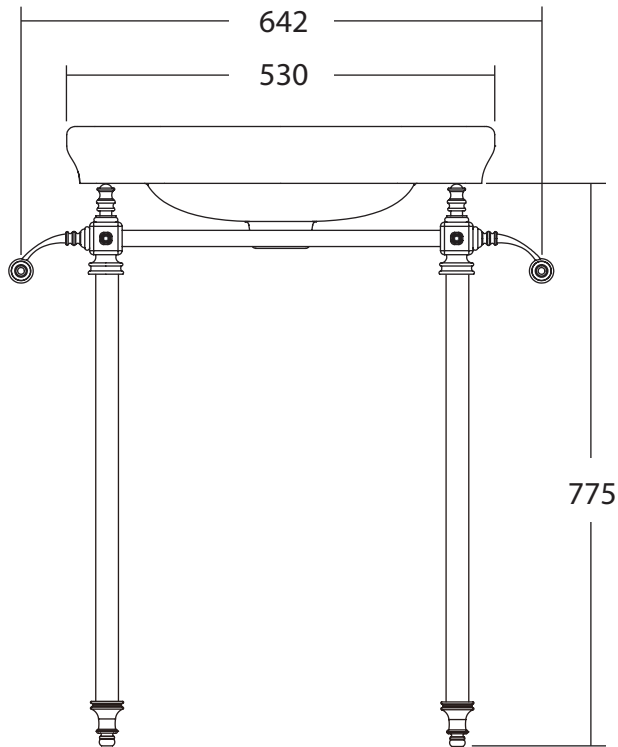

| Basin Stand Collection | |
|------------------------|---------------------------------|
| Firenze | Cloak Basin Stand w/ Glass Legs |

Stock Code - ZXBS7010100

We recommend that all products are purchased with the assistance of a specialist bathroom retailer and always installed by an experienced installer who is a member of a recognized association. All sizes quoted are nominal: items may vary by plus or minus 2% against the figures quoted. When planning installations where dimensions are critical, it is essential that the space allowed for individual items is physically checked. Imperial Bathrooms can not be held liable for any costs associated with items not fitting in any given area. The contents of this statement are based on information correct at the time of publication. We reserve the right to make alterations and changes in product characteristics, fixing, packaging, operation etc at any time without notice.