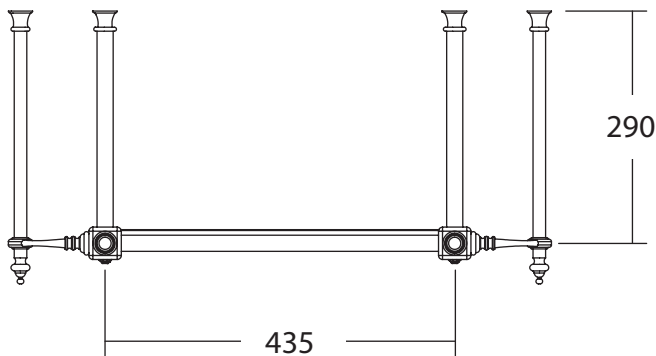

| Basin Stand Collection | |
|------------------------|---------------------------------|
| Firenze | Cloak Basin Stand w/ Glass Legs |

Stock Code - ZXBS7010100

We recommend that all products are purchased with the assistance of a specialist bathroom retailer and always installed by an experienced installer who is a member of a recognized association. All sizes quoted are nominal: items may vary by plus or minus 2% against the figures quoted. When planning installations where dimensions are critical, it is essential that the space allowed for individual items is physically checked. Imperial Bathrooms can not be held liable for any costs associated with items not fitting in any given area. The contents of this statement are based on information correct at the time of publication. We reserve the right to make alterations and changes in product characteristics, fixing, packaging, operation etc at any time without notice.