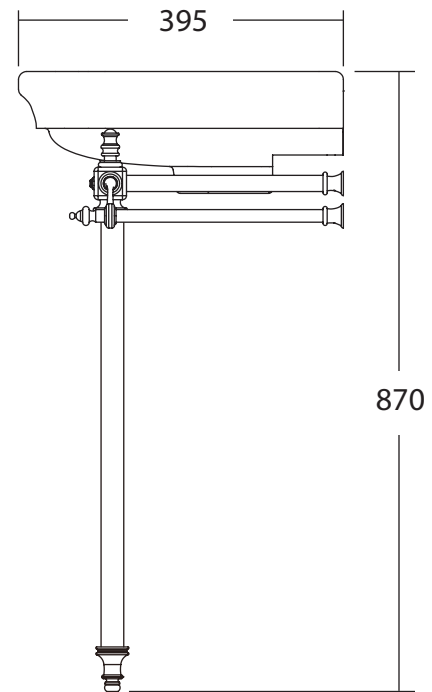

| Basin Stand Collection | |
|------------------------|---------------------------------|
| Firenze | Cloak Basin Stand w/ Glass Legs |

Stock Code - ZXBS7010100

We recommend that all products are purchased with the assistance of a specialist bathroom retailer and always installed by an experienced installer who is a member of a recognized association. All sizes quoted are nominal: items may vary by plus or minus 2% against the figures quoted. When planning installations where dimensions are critical, it is essential that the space allowed for individual items is physically checked. Imperial Bathrooms can not be held liable for any costs associated with items not fitting in any given area. The contents of this statement are based on information correct at the time of publication. We reserve the right to make alterations and changes in product characteristics, fixing, packaging, operation etc at any time without notice.