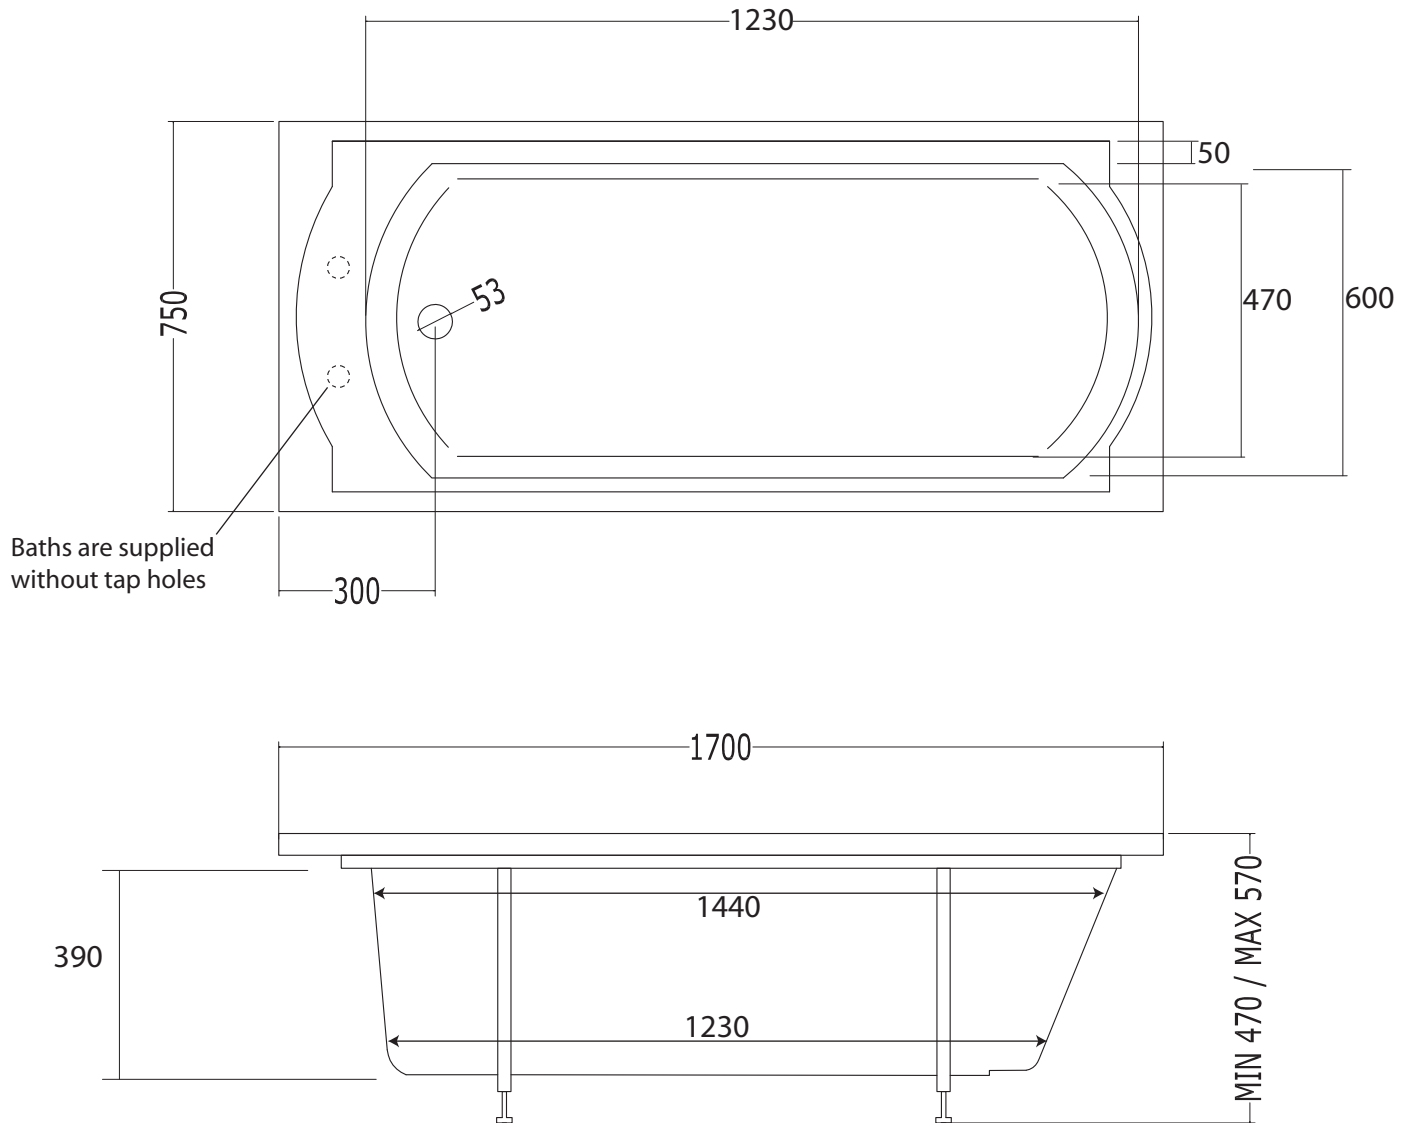

Bath Collection	
Acrylic Baths	Oxford Bath

We recommend that all products are purchased with the assistance of a specialist bathroom retailer and always installed by an experienced installer who is a member of a recognized association. All sizes quoted are nominal: items may vary by plus or minus 2% against the figures quoted. When planning installations where dimensions are critical, it is essential that the space allowed for individual items is physically checked. Imperial Bathrooms can not be held liable for any costs associated with items not fitting in any given area. The contents of this statement are based on information correct at the time of publication. We reserve the right to make alterations and changes in product characteristics, fixing, packaging, operation etc at any time without notice.